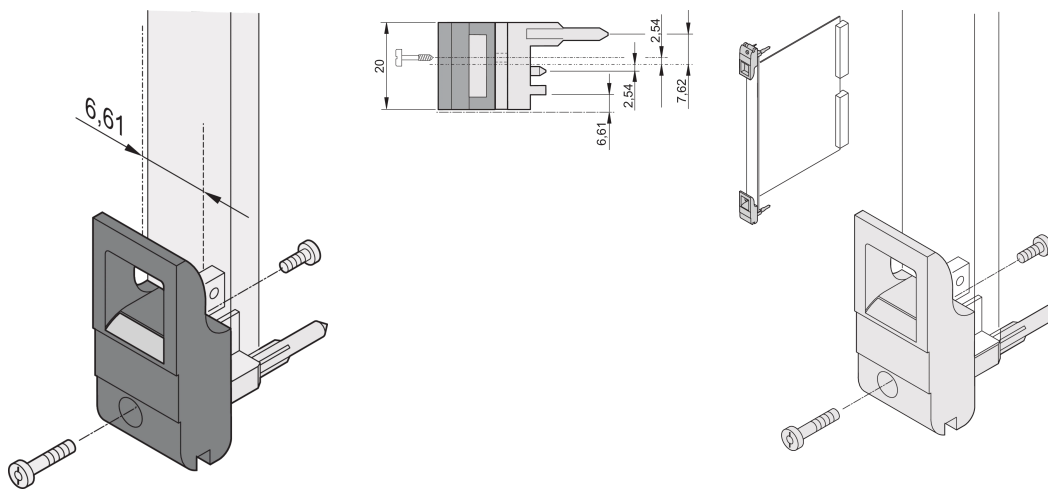

Insertor/Extractor Handle Type IET, Black Lever, Grey Button, Top, 100 Pieces

NUMĂR DE CATALOG

20817-709

The inserter/extractor handle, type IET in accordance with IEEE 1101.10. 0,1" offset. Two of these handles can overcome a single lever force of 700 N (per pair).

CERTIFICATIONS

CARACTERISTICI

Suitable for insertion and extraction forces up to 700 N (per pair)

In accordance with IEEE 1101.10 and IEC 60297-3-102

A microswitch can be mounted

0.1" offset is used for PSUs with SMD Plus

ATTRIBUTE PRODUS

Package Quantity: 100

Handle Type: IET; Top Front

Flammability Rating: UL@ 94V-0

Color: Black

Complies With: EN 45545-2

Height (H): 367mm

Material: Polycarbonate; Zinc Alloy

Product Type: Handle

Type: Inserter/Extractor, 0.1" Offset

Works With: Front Panels

Net Weight: 2.324kg

DETALII SUPLIMENTARE DESPRE PRODUS

Please order Coding pegs and Microswitch separately.

DIAGRAMS

AVERTIZARE