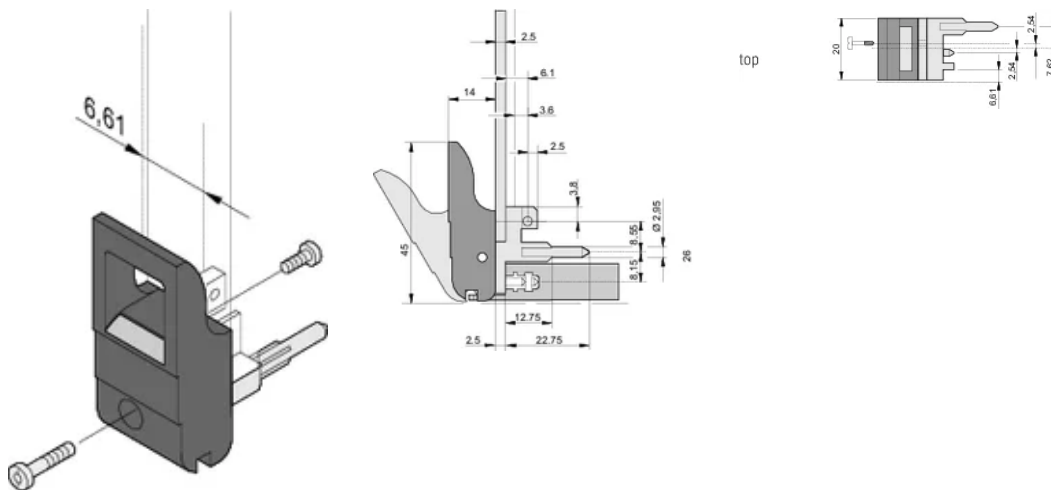

CERTIFICATIONS

CARACTERISTICI

Suitable for insertion and extraction forces up to 700 N (per pair)

In accordance with IEEE 1101.10 and IEC 60297-3-102

A microswitch can be mounted

0.1" offset is used for PSUs with SMD Plus

ATTRIBUTE PRODUS

Package Quantity: 100

Handle Type: IET; Top Front

Flammability Rating: UL@ 94V-0

Color: Black

Complies With: EN 45545-2

Height (H): 367mm

Material: Polycarbonate; Zinc Alloy

Product Type: Handle

Type: Inserter/Extractor, 0.1" Offset

Works With: Front Panels

Net Weight: 2.324kg

DETALII SUPLIMENTARE DESPRE PRODUS

Please order Coding pegs and Microswitch separately.

DIAGRAMS

AVERTIZARE