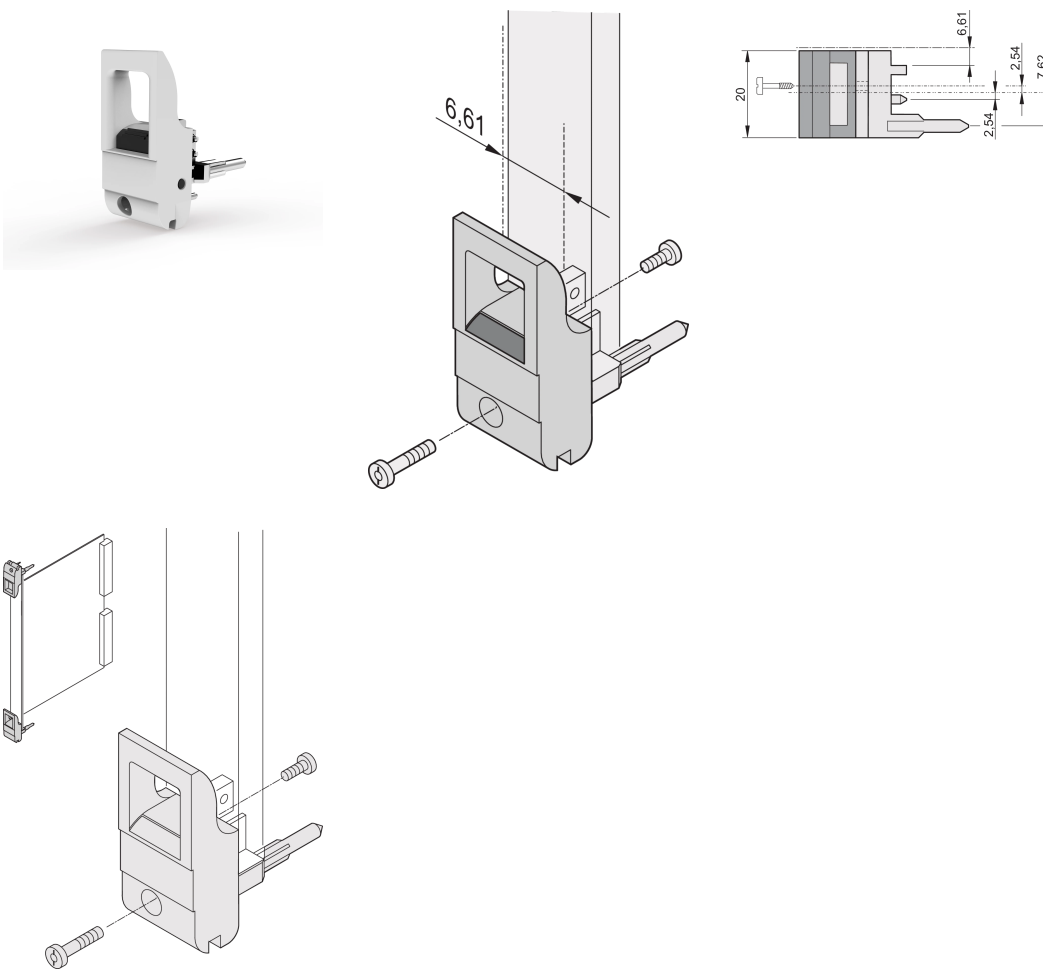

Insertor/Extractor Handle Type IET, Grey Lever, Black Button, Bottom, 100 Pieces

NUMĂR DE CATALOG

20817-715

The inserter/extractor handle, type IET in accordance with IEEE 1101.10, 0,1" offset. Two of these handles can overcome a single lever force of 700 N (per pair).

CERTIFICATIONS

CARACTERISTICI

Suitable for insertion and extraction forces up to 700 N (per pair)

In accordance with IEEE 1101.10 and IEC 60297-3-102

A microswitch can be mounted

0.1" offset is used for PSUs with SMD Plus

ATTRIBUTE PRODUS

Package Quantity: 100

Handle Type: IET; Bottom Front

Flammability Rating: UL® 94V-0

Color: Grey

Material: Polycarbonate

Product Type: Handle

Type: Inserter/Extractor, 0.1" Offset