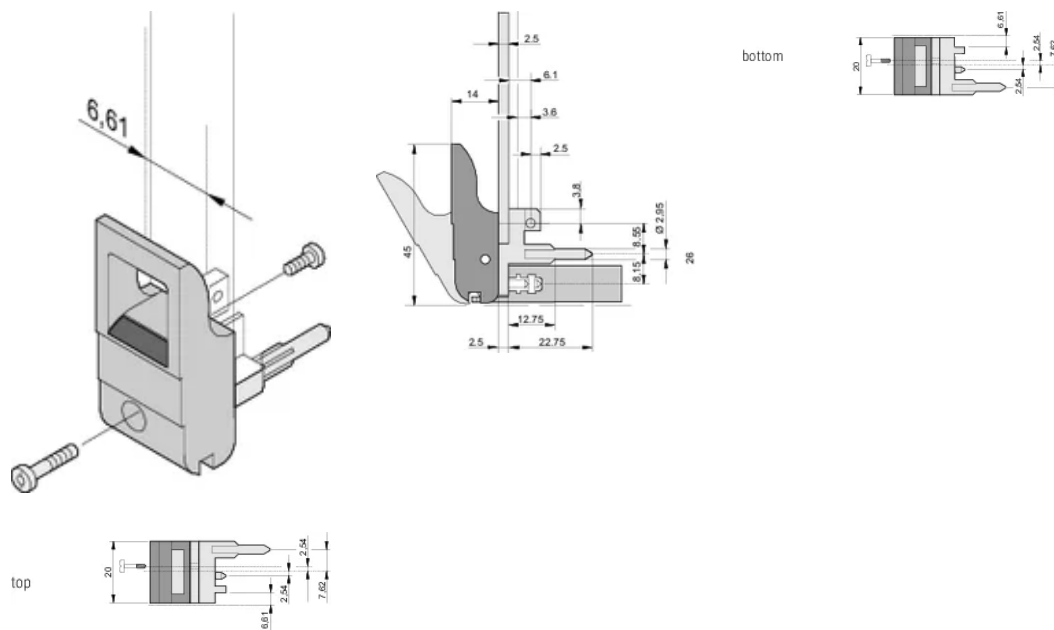

CARACTERISTICI

Suitable for insertion and extraction forces up to 700 N (per pair)

In accordance with IEEE 1101.10 and IEC 60297-3-102

A microswitch can be mounted

0.1" offset is used for PSUs with SMD Plus

ATTRIBUTE PRODUS

Package Quantity: 10

Handle Type: IET; Top Front

Flammability Rating: UL® 94V-0

Color: Grey

Material: Polycarbonate

Product Type: Handle

Type: Inserter/Extractor, 0.1" Offset

Works With: Front Panels

Net Weight: 0.24kg

DETALII SUPLIMENTARE DESPRE PRODUS

Please order Coding pegs and Microswitch separately.

DIAGRAMS

AVERTIZARE

Produsele nVent trebuie instalate și utilizate numai așa cum este indicat în fișele de instrucțiuni și materialele de formare ale nVent. Fișele de instrucțiuni sunt disponibile pe www.nvent.com și de la reprezentantul dvs. de servicii clienți nVent. O