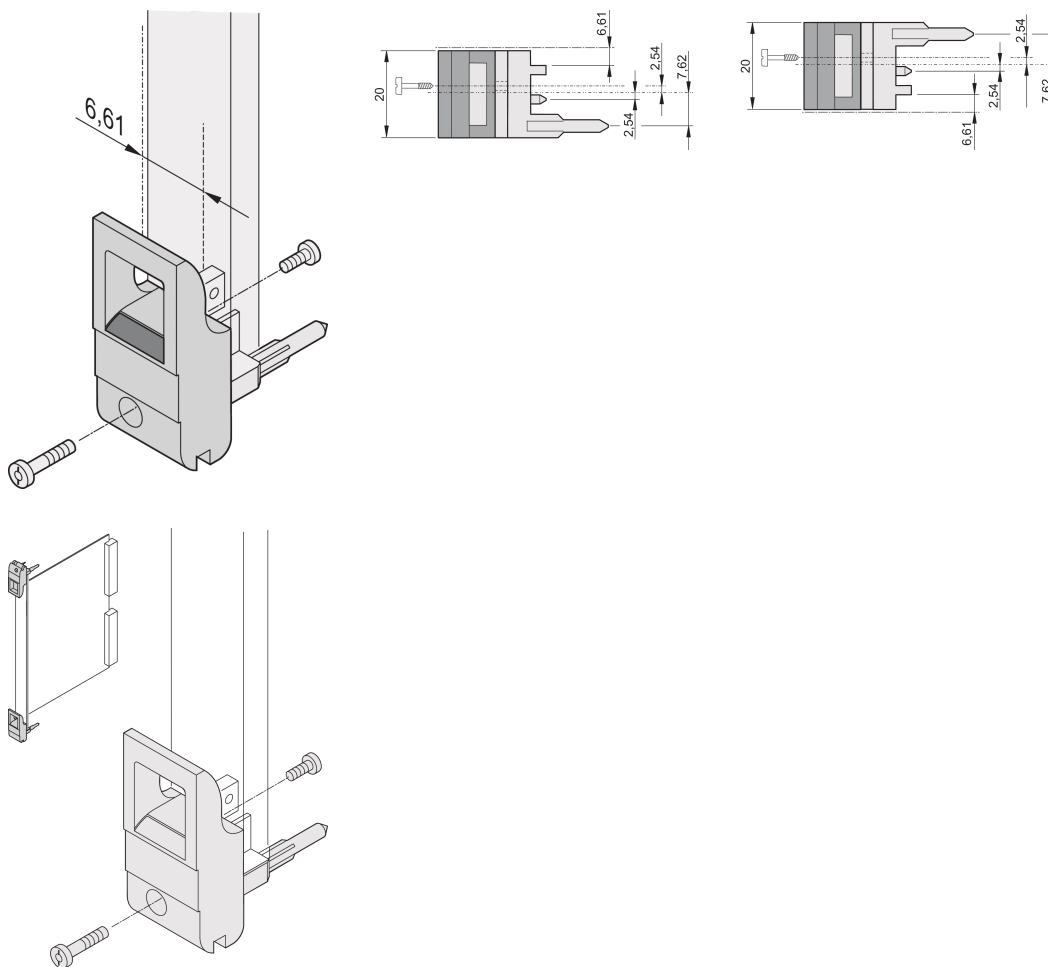

Insertor/Extractor Handle Type IET, Grey Lever, Black Button, Top, 10 Pieces

NUMĂR DE CATALOG

20817-716

The inserter/extractor handle, type IET in accordance with IEEE 1101.10. 0,1" offset. Two of these handles can overcome a single lever force of 700 N (per pair).

CERTIFICATIONS

CARACTERISTICI

Suitable for insertion and extraction forces up to 700 N (per pair)

In accordance with IEEE 1101.10 and IEC 60297-3-102

A microswitch can be mounted

0.1" offset is used for PSUs with SMD Plus

ATTRIBUTE PRODUS

Package Quantity: 10

Handle Type: IET; Top Front

Flammability Rating: UL® 94V-0

Color: Grey

Material: Polycarbonate

Product Type: Handle

Type: Inserter/Extractor, 0.1" Offset