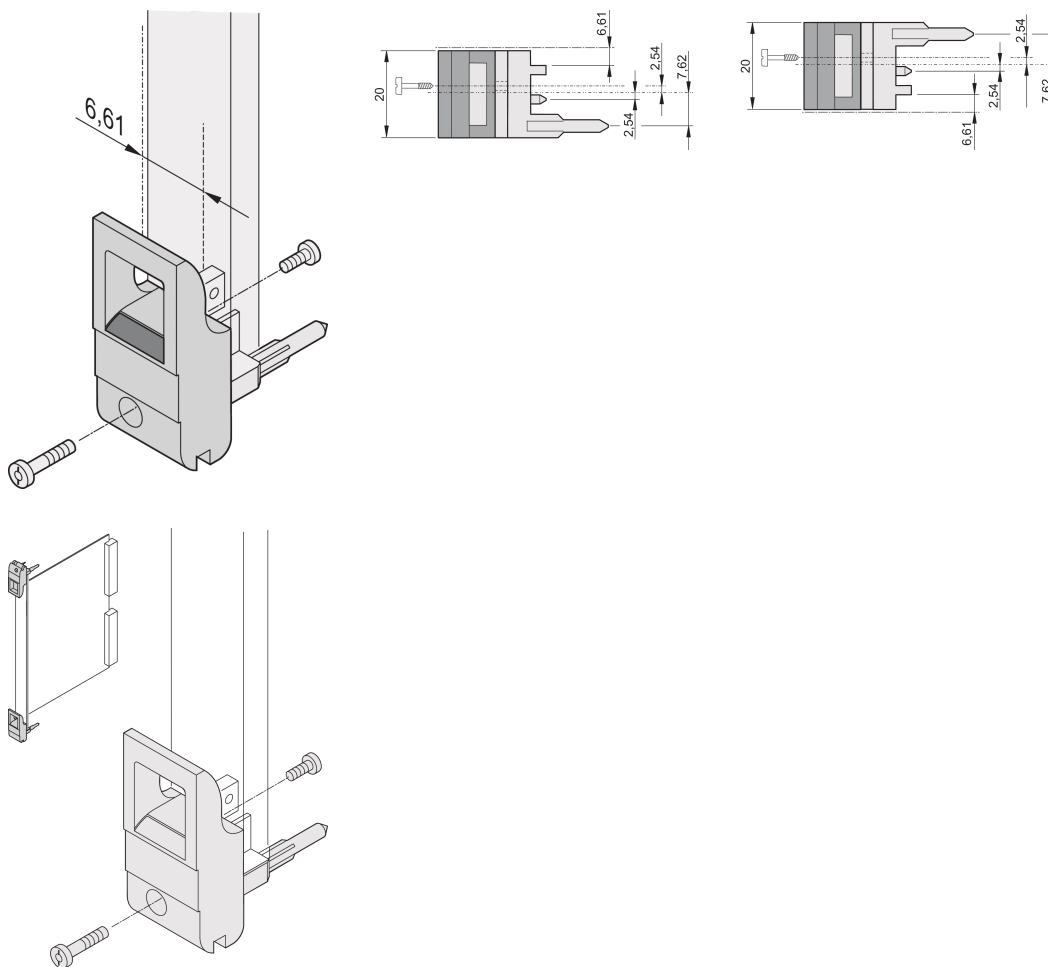

# Insertor/Extractor Handle Type IET, Grey Lever, Black Button, Top, 100 Pieces

NUMĂR DE CATALOG

20817-717

The inserter/extractor handle, type IET in accordance with IEEE 1101.10. 0,1" offset. Two of these handles can overcome a single lever force of 700 N (per pair).

## CARACTERISTICI

Suitable for insertion and extraction forces up to 700 N (per pair)

In accordance with IEEE 1101.10 and IEC 60297-3-102

A microswitch can be mounted

0.1" offset is used for PSUs with SMD Plus

## ATTRIBUTE PRODUS

Package Quantity: 100

Handle Type: IET; Top Front

Flammability Rating: UL® 94V-0

Color: Grey

Material: Polycarbonate

Product Type: Handle

Type: Inserter/Extractor, 0.1" Offset