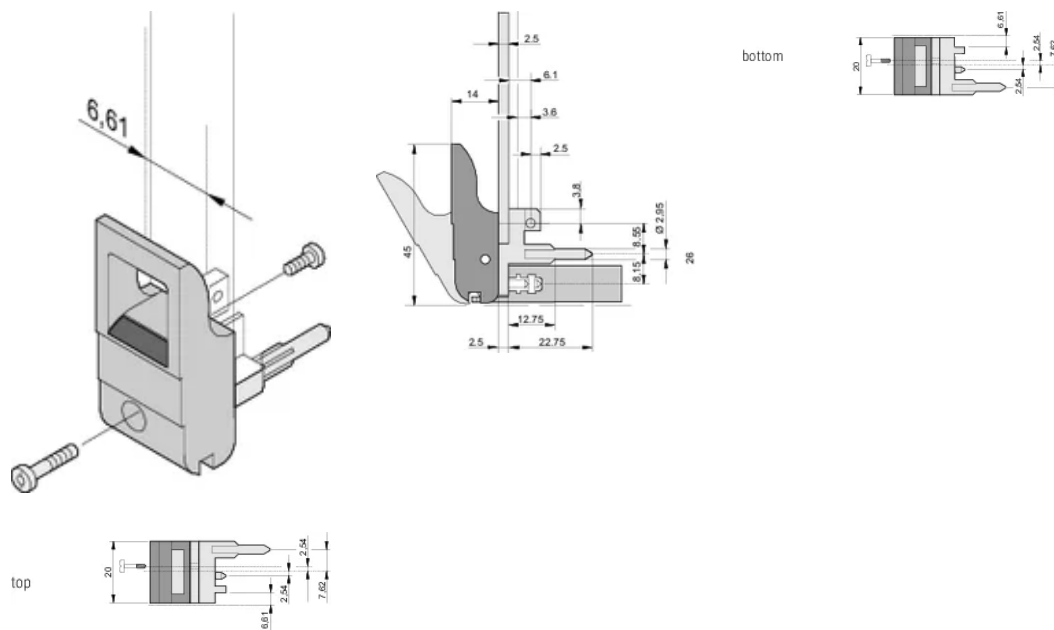

CARACTERISTICI

Suitable for insertion and extraction forces up to 700 N (per pair)

In accordance with IEEE 1101.10 and IEC 60297-3-102

A microswitch can be mounted

0.1" offset is used for PSUs with SMD Plus

ATTRIBUTE PRODUS

Package Quantity: 100

Handle Type: IET; Top Front

Flammability Rating: UL® 94V-0

Color: Grey

Material: Polycarbonate

Product Type: Handle

Type: Inserter/Extractor, 0.1" Offset

Works With: Front Panels

Net Weight: 2.28kg

DETALII SUPLIMENTARE DESPRE PRODUS

Please order Coding pegs and Microswitch separately.

DIAGRAMS

AVERTIZARE

Produsele nVent trebuie instalate și utilizate numai așa cum este indicat în fișele de instrucțiuni și materialele de formare ale nVent. Fișele de instrucțiuni sunt disponibile pe www.nvent.com și de la reprezentantul dvs. de servicii clienți nVent. O