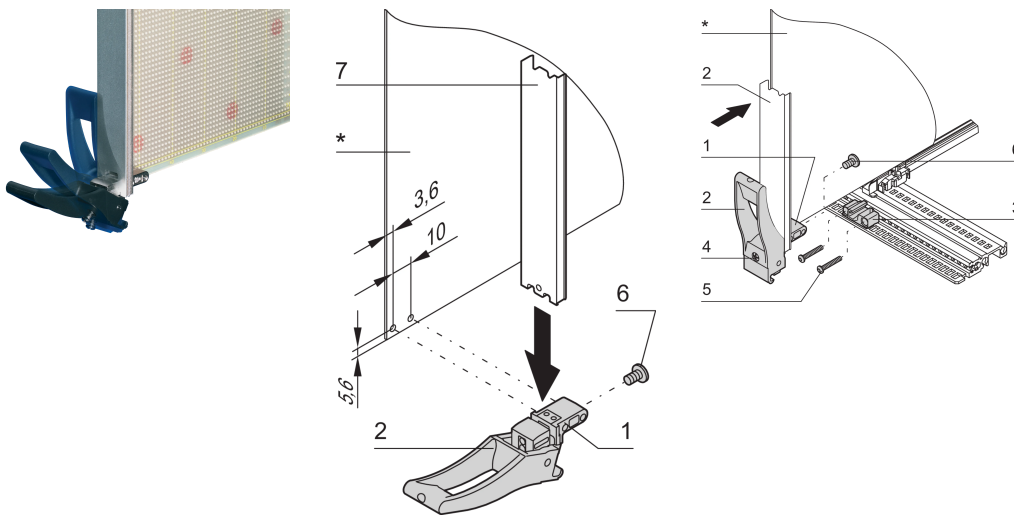

Insertor/Extractor Handle Type XL; 10 pieces

NUMĂR DE CATALOG

20817-874

Suitable for insertion and extraction forces up to 1500 N (per pair). Robust board fixing via double bolts. The insertion function will be supported by a keying part which will be assembled onto the horizontal rail.

CERTIFICATIONS

CARACTERISTICI

Suitable for insertion and extraction forces up to 1500 N (per pair)

Handle in PA, fiberglass reinforced, UL 94V 0

Robust board fixing with double bolt fixing

Microswitches can be fitted

Symmetrical, identical handle at top/bottom

ATRIBUTE PRODUS

Product Type: Handle

Type: Inserter/Extractor

Works With: Front Panels

Handle Type: XL

Width: 20.1mm

Material: Zinc Alloy; Polyamide