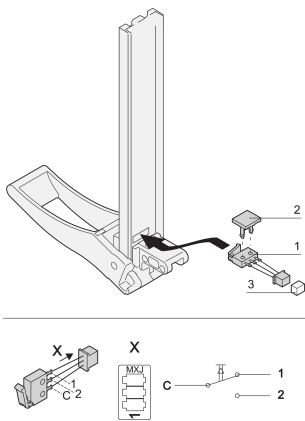

Plug-In Unit Microswitch for XL Handle With Cable and Plug

NUMĂR DE CATALOG

20817-877

Micro Switch for XL Front panel.

CERTIFICATIONS

CARACTERISTICI

Electr. life \geq 20,000 switching cycles

Plastic, PC, UL 94 V-0

Molex connector housing

Suitable mating connectors not included in scope of delivery

Mech. life \geq 20,000 switching cycles

Operating range -25 °C to +70 °C

Micro switch for XL handle

Max. switched current 50 mA

Molex crimp contact and fixing clip

ATTRIBUTE PRODUS

Product Type: Switch

Works With: Front Panels

Package Quantity: 10

Depth: 35.59mm

Gross Weight: 0.012kg

Height: 8.2mm

Material: Polybutylene Terephthalate

Width: 7.84mm

DETALII SUPLIMENTARE DESPRE PRODUS

Mating connector not included in delivery. Mating connectors from Molex e.g. 53261-0319, 53048-0310, 53047-0310, 53398-0319, 51047-0300.