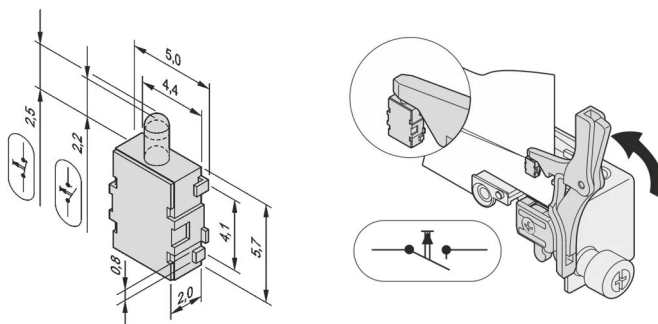

Microswitch for AMC Carrier Mechanics, Normally Open

NUMĂR DE CATALOG

20817-909

Mirco Switch for AMC Carrier. Option as closer or opener available.

CARACTERISTICI

SMD Version

ATRIBUTE PRODUS

Product Type: Switch