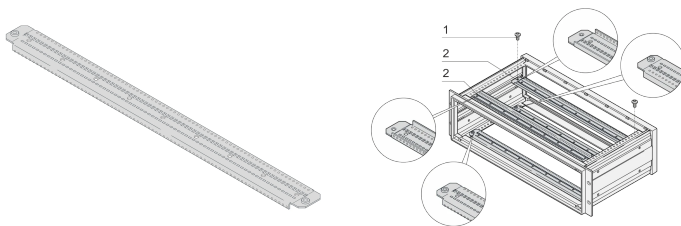

# Inpac Support Rail to Fix Guide Rails, 75 HP

## NUMĂR DE CATALOG

**20828-130**

The support rail enables assembly of guide rails. In conjunction with a Z-rail Din connectors can be mounted. A Backplane can be assembled directly onto the rail if a threaded insert is used.

## CARACTERISTICI

4 support rails to fix PCBs with guide rails plus assembly material

Support rail can also be used to fix a custom mounting plate

## ATRIBUTE PRODUS

Product Type: Support Rail

Product Family: Inpac

Material: Oțel

Finish: Aluminum-Zinc Plated

Color: Aluminium

Rack Width: 75HP

Length: 410mm