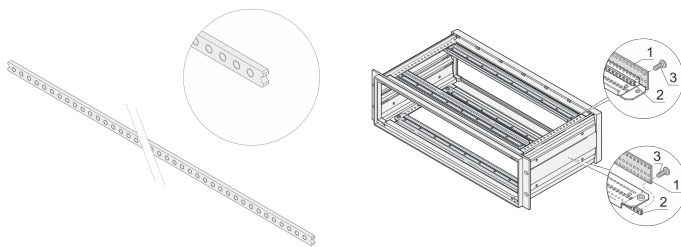

## NUMĂR DE CATALOG

**20828-132**

The threaded insert is a metal strip with thread M2.5 and allows the fixing of front panels.

## ATRIBUTE PRODUS

Product Type: Threaded Insert

Product Family: Inpac

Works With: Cases

Rack Width: 75HP

Material: Oțel

Package Quantity: 2

Finish: Oțel Zincat