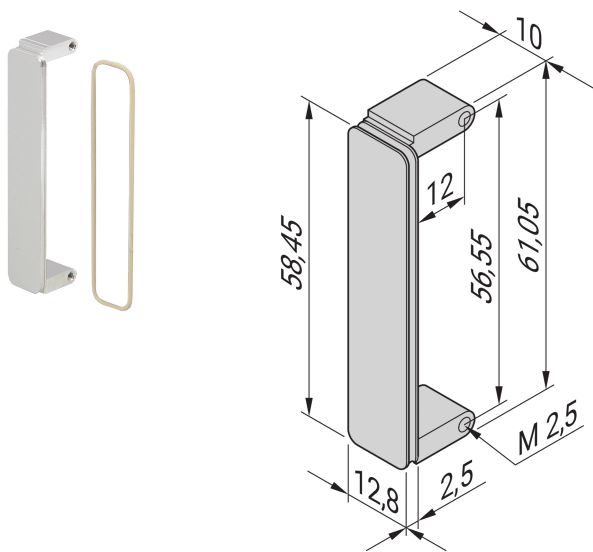

Bezel for FMC Mezzanine Front Panel Cutouts, VITA 57.1

NUMĂR DE CATALOG

20835-849

A FMC bezel is fitted into FMC mezzanine front panel cutouts, Kit of 10 FMC bezels.

CERTIFICATIONS

CARACTERISTICI

FMC bezel is fitted into FMC mezzanine front panel cutouts

FMC cover can optionally be shielded with conductive O-ring, please order this separately

Material, Al extrusion (anodized, surface conductive)

ATRIBUTE PRODUS

Product Type: Front Panel

Type: Mezzanine Front Panel

Accessory Type: Front panel

Mounting: Snapped in

EMC Shielding: No (Retrofittable)

Gasket Type: O-Ring EMC

Material: Aluminiu

Front Finish: Anodized

Rear Finish: Conductive

Treated Edges: No

Height: 58.45mm

Width: 12.8mm

Depth: 2.5mm

Complies With: FMC Mezzanine; IEEE P1386

Package Quantity: 10

Finish: Anodized

Net Weight: 0.1kg

DETALII SUPLIMENTARE DESPRE PRODUS