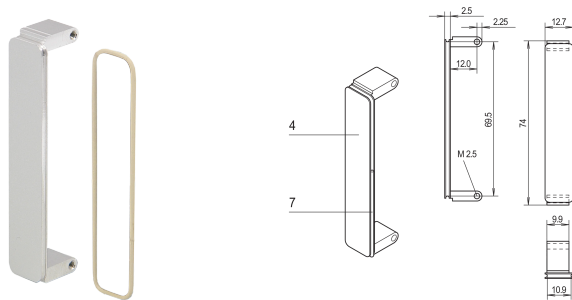

PMC Mezzanine Front Panel, Untreated, with EMC Shielding, Untreated Zinc Die-Cast, 1 piece

NUMĂR DE CATALOG

20835-890

Mezzanine front panel is fitted into PMC front panel cut-outs. Available in different treatments. For O-ring EMC gasket.

CERTIFICATIONS

CARACTERISTICI

Mezzanine front panel is fitted into PMC front panel cut-outs

EMC shielding with conductive O-ring

ATRIBUTE PRODUS

Package Quantity: 1

Mounting: Screw-on Front

Treated Edges: No

Complies With: PMC Mezzanine, IEEE P1386

EMC Shielding: Yes

Height: 74mm

Material: Zinc

Product Type: Front Panel

Type: Front Panel without Handle

Width: 12.7mm

Net Weight: 0.025kg