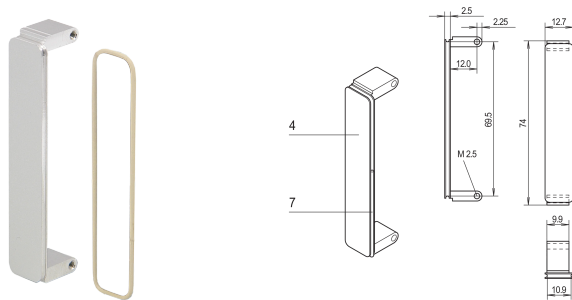

# PMC Mezzanine Front Panel, Non-Shielded, Black Chromated Zinc Die-Cast

## NUMĂR DE CATALOG

**20835-931**

Mezzanine front panel is fitted into PMC front panel cut-outs. Available in different treatments.

## ATTRIBUTE PRODUS

Product Type: Front Panel

Type: Front Panel without Handle

Mounting: Screw-on Front

EMC Shielding: No (Retrofittable)

Material: Zinc

Front Finish: Anodized

Rear Finish: Conductive

Treated Edges: No

Height: 74mm

Width: 12.7mm

Complies With: PMC Mezzanine, IEEE P1386

Package Quantity: 10

Net Weight: 0.23kg