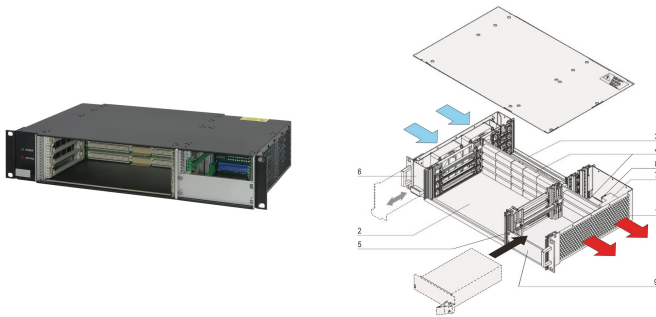

VME64x System, 2 U, 4 Slot, Pluggable PSU

NUMĂR DE CATALOG

20836-245

VME64x system for 4 horizontally mounted VME64x boards 6 U, 160 mm. Rear I/ O option. The power for the system is supplied by up to two pluggable power supplies. A hot swap fan tray with 4 fans guarantee an excellent cooling.

CERTIFICATIONS

CARACTERISTICI

System in accordance with IEC 60297-3-101, 102, 103; IEEE 1101.1, 1101.10/11; backplane conforms to VITA 1.1-1997

Power backplane to PICMG 2.11 (P 47), prepared for installation of two 19" compatible PSUs, 300 W (3 U, 8 HP)

Heat dissipation by a fan tray with 2 fans, cooling from right to left side; fan monitoring and voltage display

System for horizontal board mounting with board formats; Front: 6 U, 160 mm deep; Rear, rear I/O: 6 U, 80 mm deep

ATRIBUTE PRODUS

Product Type: System

Number of Slots: 4

Type: 19" Rack Mount

Backplane Type: 6 U VME64 Extension

Data Transfer: VME64; VME2eSST

Power per Slot: 30W

Input Voltage AC: 100 – 240V