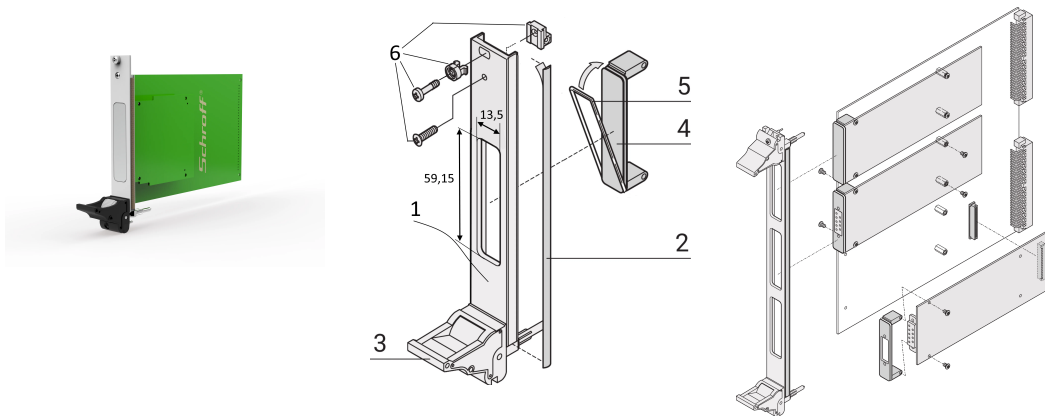

## NUMĂR DE CATALOG

20836-253

The FMC bezel are in accordance with Vita 57.1 specification. Covers the cut out in the overall front panel.

## CARACTERISTICI

In accordance with Vita 57.1 specification

For single 69.0 x 76.5 mm or double 139.0 x 76.5 mm modules

AI-Profile plug-in unit with IEL handle

## ATTRIBUTE PRODUS

Rack Height: 3U

Package Quantity: 1

Handle Type: IEL

Mounting: Screw-on Front

Gasket Type: Textile EMC

Front Finish: Anodized

Rear Finish: Conductive

Type: Front Panel with Handle (PIU)

Width: 20mm

Net Weight: 0.1kg