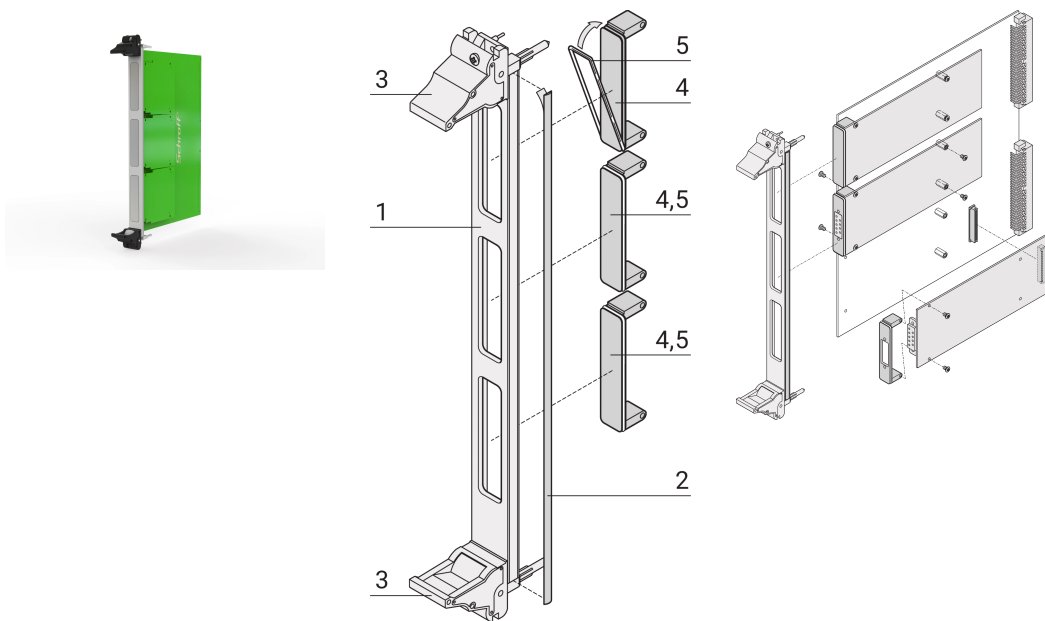

## NUMĂR DE CATALOG

20836-254

The FMC bezel are in accordance with Vita 57.1 specification. Covers the cut out in the overall front panel.

## CARACTERISTICI

In accordance with Vita 57.1 specification

For single 69.0 x 76.5 mm or double 139.0 x 76.5 mm modules

Al-Profile plug-in unit with IEL handle

## ATTRIBUTE PRODUS

Rack Height: 6U

Package Quantity: 1

Handle Type: IEL

Mounting: Screw-on Front

Gasket Type: Textile EMC

Front Finish: Anodized

Rear Finish: Conductive

Type: Front Panel with Handle (PIU)

Width: 20mm

Net Weight: 0.15kg