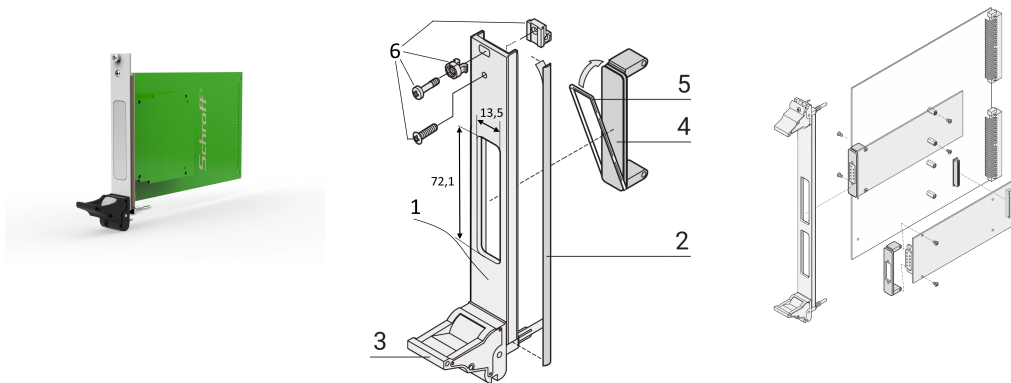

Plug-In Unit Kit for PMC With IEL Handle black, U-shaped Front Panel Shielded (Textile), 3 U, 4 HP

NUMĂR DE CATALOG

20836-460

U-shaped front panel with cutout for PMC. Shieldable for textile EMC gasket.

CARACTERISTICI

In accordance with IEEE P1386, PCI Mezzanine Card

For single 69.0 x 76.5 mm or double 139.0 x 76.5 mm modules

For standard defined I/O mezzanine modules which connect to carrier cards

PMC = PCI Mezzanine Card

FPGA = Field Programmable Gate Array

U-profile front panel 3 U, 4 HP, with textile gasketing

EMC shielding for front panel and coverings for front panel cutouts

ATRIBUTE PRODUS

Rack Height: 3U

Package Quantity: 1

Handle Type: IEL

Mounting: Screw-on Front

Gasket Type: Textile EMC

Front Finish: Anodized

Rear Finish: Conductive

Complies With: PMC Mezzanine, IEEE P1386

EMC Shielding: Yes

Finish: Anodized; Passivated