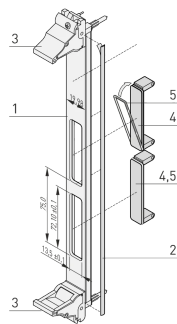

Plug-In Unit Kit for PMC With IEL Handle black, U-shaped Front Panel Shielded (Textile), 6 U, 4 HP

NUMĂR DE CATALOG

20836-461

U-shaped front panel with cutout for PMC. Shieldable for textile EMC gasket.

CARACTERISTICI

In accordance with IEEE P1386, PCI Mezzanine Card

For single 69.0 x 76.5 mm or double 139.0 x 76.5 mm modules

For standard defined I/O mezzanine modules which connect to carrier cards

PMC = PCI Mezzanine Card

FPGA = Field Programmable Gate Array

U-profile front panel 3 U, 4 HP, with textile gasketing

EMC shielding for front panel and coverings for front panel cutouts

ATTRIBUTE PRODUS

Rack Height: 6U

Package Quantity: 1

Handle Type: IEL

Mounting: Screw-on Front

Gasket Type: Textile EMC

Front Finish: Anodized