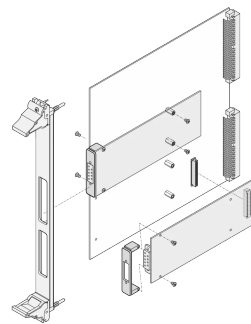

Plug-In Unit Kit for PMC With IEL Handle black, U-shaped Front Panel Shielded (Textile), 6 U, 4 HP

NUMĂR DE CATALOG

20836-461

U-shaped front panel with cutout for PMC. Shieldable for textile EMC gasket.

CARACTERISTICI

In accordance with IEEE P1386, PCI Mezzanine Card

For single 69.0 x 76.5 mm or double 139.0 x 76.5 mm modules

For standard defined I/O mezzanine modules which connect to carrier cards

PMC = PCI Mezzanine Card

FPGA = Field Programmable Gate Array

U-profile front panel 3 U, 4 HP, with textile gasketing

EMC shielding for front panel and coverings for front panel cutouts

ATTRIBUTE PRODUS

Rack Height: 6U

Package Quantity: 1

Handle Type: IEL

Mounting: Screw-on Front

Gasket Type: Textile EMC

Front Finish: Anodized