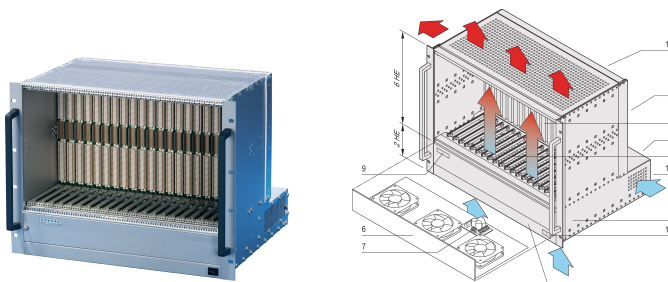

VME64x System, 8 U, 21 Slot, Open Frame PSU

NUMĂR DE CATALOG

20836-820

VME64 system for 21 VME64x boards 6 U, 160 mm. Rear I/O option The power for the system is supplied by a open frame power supply. A fan control module monitors the fans, the temperature and voltage.

CERTIFICATIONS

CARACTERISTICI

System in accordance with IEC 60297-3-101, 102, 103; IEEE 1101.1, 1101.10/11; backplane conforms to VITA 1.1-1997

PSU, open frame, 642 W (600 W at < 180 VAC)

Backplane VME64x 21 slot, 6 U, J1/J2 monolithic with P0 connector, in accordance with VITA 1-1994 and 1.1-1997

Heat dissipation by 3 fans, cooling from bottom to top; temperature-controlled by fan control module (FCM)

System for standard board mounting with board format, 6 U, 160 mm deep, Rear I / O option

Display module for DC operating voltages, fan and temperature alarm

ATRIBUTE PRODUS

Product Type: System

Number of Slots: 21

Type: 19" Rack Mount

Backplane Type: 6 U VME64 Extension

Data Transfer: VME64; VME2eSST

Power per Slot: 30W

Input Voltage AC: 100 – 240V