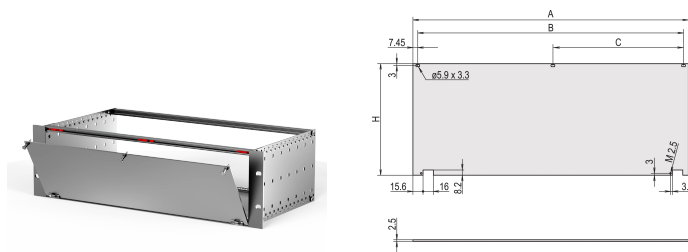

Front Panel Kit, Unshielded, Bottom Hinged, 3 U, 84 HP, 2.5 mm, Al, Anodized

NUMĂR DE CATALOG

20838-273

Unshielded front panel bottom hinged.

CERTIFICATIONS

CARACTERISTICI

Front panel can be unhinged at 135° (not RatiopacPRO) opening angle

Enables mounting on horizontal rails

ATTRIBUTE PRODUS

Rack Height: 3U

Accessory Type: Front panel

Rack Width: 84HP

Package Quantity: 1

Mounting: Hinged, Bottom

Front Finish: Anodized

Rear Finish: Conductive

Treated Edges: No

Complies With: IEC 60297-3-101; IEEE 1101.1/10

Depth (D): 2.5mm

EMC Shielding: No

Finish: Anodized

Height (H): 128.4mm

Material: Aluminiu

Product Type: Front Panel

Type: Front Panel without Handle

Width (W): 426.4mm

Gross Weight: 0.478kg

DETALII SUPLIMENTARE DESPRE PRODUS

Front panel can be removed in opened position ($> 135^\circ$).

DIAGRAMS