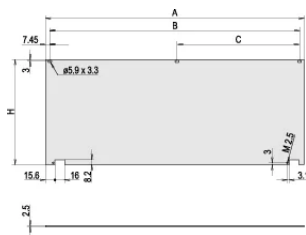

Rear Finish: Conductive

Treated Edges: No

Complies With: IEC 60297-3-101; IEEE 1101.1/10

Depth (D): 2.5mm

EMC Shielding: No

Finish: Anodized

Height (H): 128.4mm

Material: Aluminiu

Product Type: Front Panel

Type: Front Panel without Handle

Width (W): 426.4mm

Gross Weight: 0.478kg

DETALII SUPLIMENTARE DESPRE PRODUS

Front panel can be removed in opened position ($> 135^\circ$).

DIAGRAMS