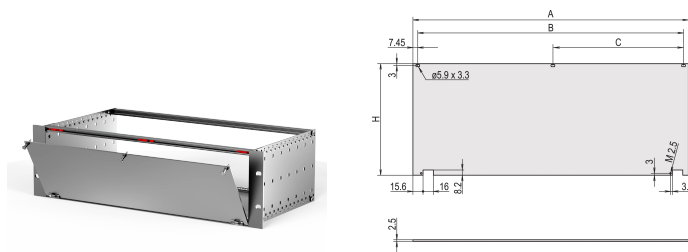

Front Panel Kit, Unshielded, Bottom Hinged, 4 U, 84 HP, 2.5 mm, Al, Anodized

NUMĂR DE CATALOG

20838-279

Unshielded front panel bottom hinged.

CERTIFICATIONS

CARACTERISTICI

Front panel can be unhinged at 135° (not RatiopacPRO) opening angle

Enables mounting on horizontal rails

ATTRIBUTE PRODUS

Rack Height: 4U

Accessory Type: Front panel

Rack Width: 84HP

Package Quantity: 1

Mounting: Hinged, Bottom

Front Finish: Anodized

Rear Finish: Conductive

Treated Edges: No

Complies With: IEC 60297-3-101; IEEE 1101.1/10

Depth (D): 2.5mm

EMC Shielding: No

Finish: Anodized

Height (H): 172.9mm

Material: Aluminiu

Product Type: Front Panel

Type: Front Panel without Handle

Width (W): 426.4mm

Net Weight: 0.62kg

DETALII SUPLIMENTARE DESPRE PRODUS

Front panel can be removed in opened position (> 135°).

DIAGRAMS

AVERTIZARE