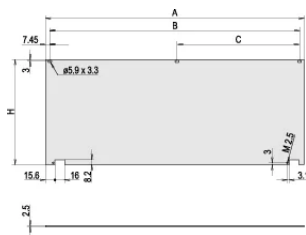

Rear Finish: Conductive

Treated Edges: No

Complies With: IEC 60297-3-101; IEEE 1101.1/10

Depth (D): 2.5mm

EMC Shielding: No

Finish: Anodized

Height (H): 172.9mm

Material: Aluminiu

Product Type: Front Panel

Type: Front Panel without Handle

Width (W): 426.4mm

Net Weight: 0.62kg

DETALII SUPLIMENTARE DESPRE PRODUS

Front panel can be removed in opened position (> 135°).

DIAGRAMS

AVERTIZARE