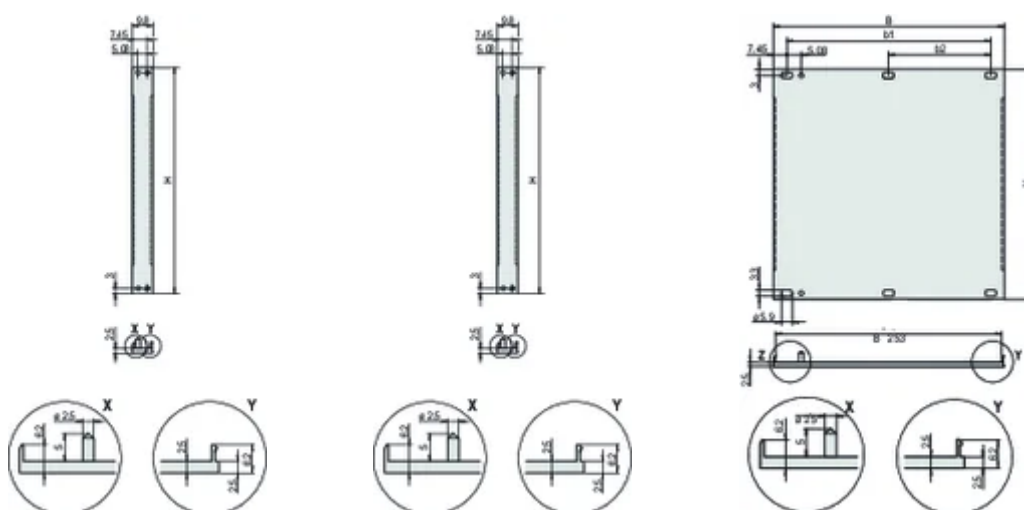

## DETALII SUPLIMENTARE DESPRE PRODUS

Please order fixing material (sleeves, collar screws) separately.

14 ... 84 HP: multi-part U-profile (front panel with crimped profiles).

Differences in finish between 2 ... 12 HP and 14 ... 84 HP.

2 ... 12 HP: one-part U-profile

Please order textile EMC gasket separately.

Standard pack quantity: 2 to 28HP: 5 pieces, 42 to 84 HP: 1 piece, supplied in standard pack quantities (SPQ) only.

## DIAGRAMS