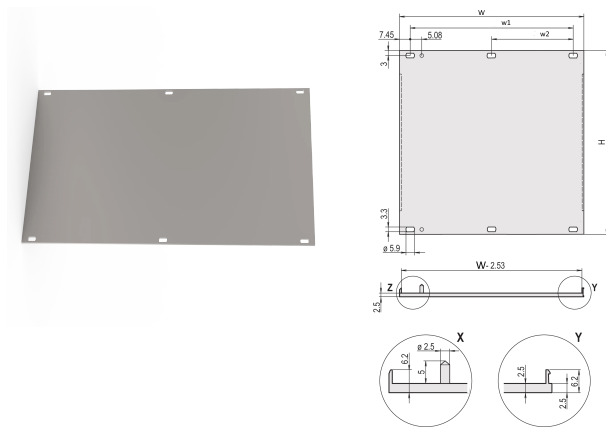

Front Panel, U-profile, Refrofit Shielding, 3 U, 42 HP, 2.5 mm, Al, Front Anodized, Rear Conductive

NUMĂR DE CATALOG

20848-047

U-profile front panel for textile EMC gasket.

CERTIFICATIONS

CARACTERISTICI

U-profile, front panel, Al, 2.5 mm, front anodized, rear conductive

For EMC textile gasket

ATRIBUTE PRODUS

Rack Height: 3U

Rack Width: 42HP

Package Quantity: 1

Accessory Type: Front panel