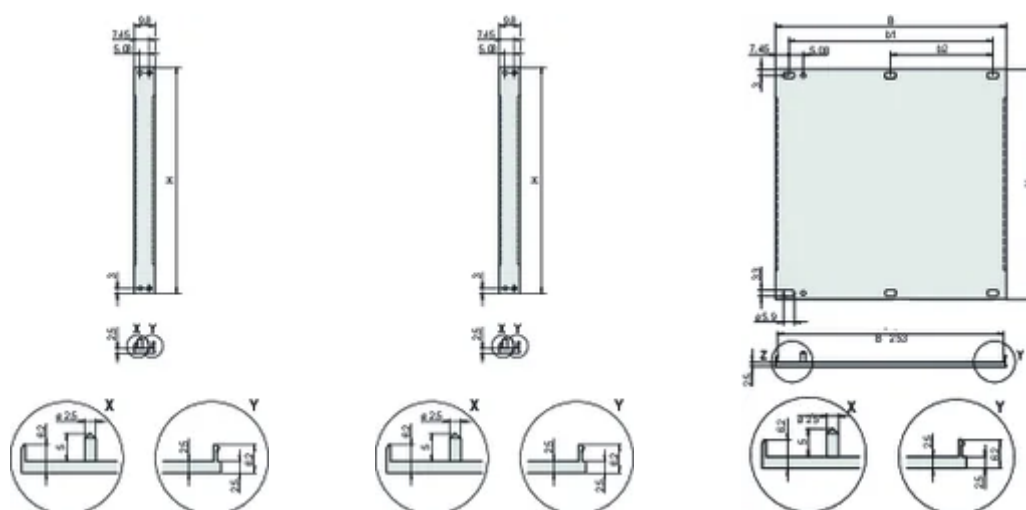

Mounting: Screw-on Front

Gasket Type: Textile EMC

Front Finish: Anodized

Rear Finish: Conductive

Treated Edges: No

Complies With: IEC 60297-3-101; IEEE 1101.1/10

Depth (D): 2.5mm

EMC Shielding: No (Retrofittable)

Finish: Anodized; Passivated

Height (H): 128.4mm

Material: Aluminiu

Product Type: Front Panel

Type: Front Panel without Handle

Width (W): 426.4mm

Net Weight: 0.397kg

DETALII SUPLIMENTARE DESPRE PRODUS

Please order fixing material (sleeves, collar screws) separately.

14 ... 84 HP: multi-part U-profile (front panel with crimped profiles).

Differences in finish between 2 ... 12 HP and 14 ... 84 HP.

2 ... 12 HP: one-part U-profile

Please order textile EMC gasket separately.

Standard pack quantity: 2 to 28HP: 5 pieces, 42 to 84 HP: 1 piece, supplied in standard pack quantities (SPQ) only.

DIAGRAMS