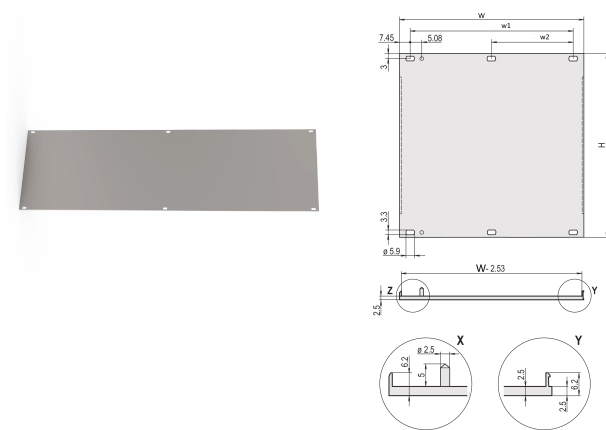

Front Panel, U-profile, Refrofit Shielding, 3 U, 84 HP, 2.5 mm, Al, Front Anodized, Rear Conductive

NUMĂR DE CATALOG

20848-097

U-profile front panel for textile EMC gasket.

CERTIFICATIONS

CARACTERISTICI

U-profile, front panel, Al, 2.5 mm, front anodized, rear conductive

For EMC textile gasket

ATRIBUTE PRODUS

Rack Height: 3U

Rack Width: 84HP

Package Quantity: 1

Accessory Type: Front panel

Mounting: Screw-on Front

Gasket Type: Textile EMC

Front Finish: Anodized

Rear Finish: Conductive

Treated Edges: No

Complies With: IEC 60297-3-101; IEEE 1101.1/10

Depth (D): 2.5mm

EMC Shielding: No (Retrofittable)

Finish: Anodized; Passivated

Height (H): 128.4mm

Material: Aluminiu

Product Type: Front Panel

Type: Front Panel without Handle

Width (W): 426.4mm

Net Weight: 0.397kg

DETALII SUPLIMENTARE DESPRE PRODUS

Please order fixing material (sleeves, collar screws) separately.