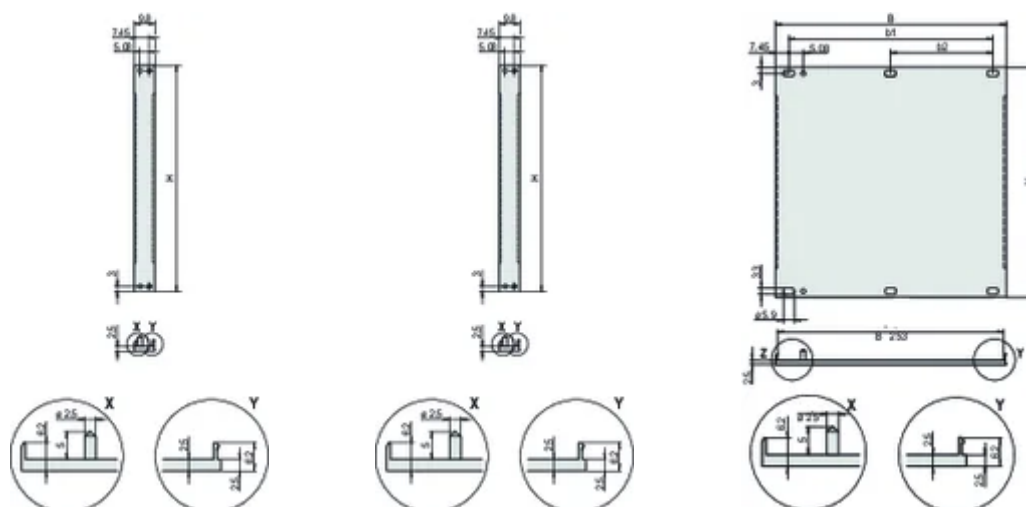

## DETALII SUPLIMENTARE DESPRE PRODUS

Please order fixing material (sleeves, collar screws) separately.

14 ... 84 HP: multi-part U-profile (front panel with crimped profiles).

Differences in finish between 2 ... 12 HP and 14 ... 84 HP.

2 ... 12 HP: one-part U-profile

Please order textile EMC gasket separately.

Standard pack quantity: 2 to 28HP: 5 pieces, 42 to 84 HP: 1 piece, supplied in standard pack quantities (SPQ) only.

## DIAGRAMS