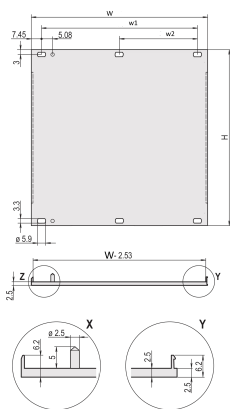

Front Panel, U-profile, Refrofit Shielding, 6 U, 42 HP, 2.5 mm, Al, Front Anodized, Rear Conductive

NUMĂR DE CATALOG

20848-139

U-profile front panel for textile EMC gasket.

CERTIFICATIONS

CARACTERISTICI

U-profile, front panel, Al, 2.5 mm, front anodized, rear conductive

For EMC textile gasket

ATRIBUTE PRODUS

Rack Height: 6U

Rack Width: 42HP

Package Quantity: 1

Accessory Type: Front panel

Mounting: Screw-on Front