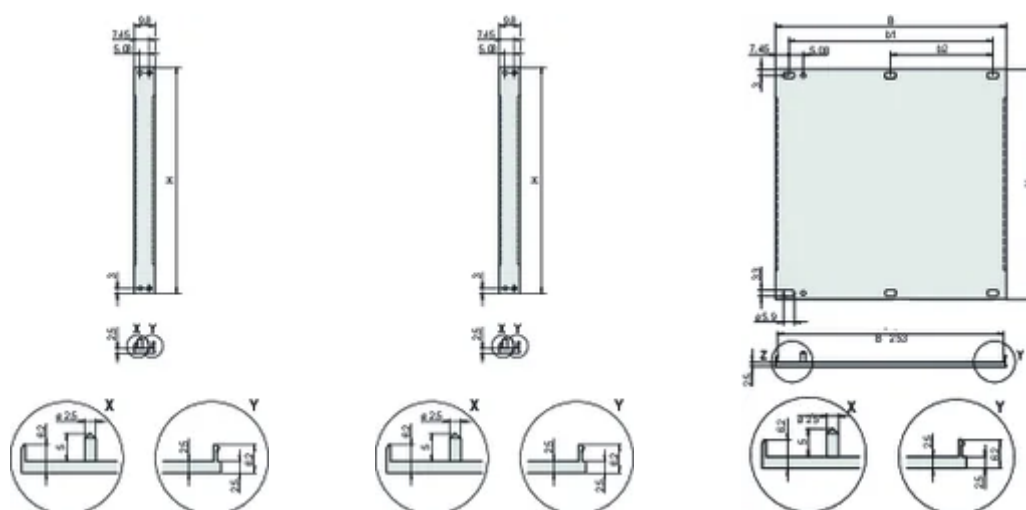

Product Type: Front Panel

Type: Front Panel without Handle

Width (W): 426.4mm

Gross Weight: 0.8kg

## DETALII SUPLIMENTARE DESPRE PRODUS

Please order fixing material (sleeves, collar screws) separately.

14 ... 84 HP: multi-part U-profile (front panel with crimped profiles).

Differences in finish between 2 ... 12 HP and 14 ... 84 HP.

2 ... 12 HP: one-part U-profile

Please order textile EMC gasket separately.

Standard pack quantity: 2 to 28HP: 5 pieces, 42 to 84 HP: 1 piece, supplied in standard pack quantities (SPQ) only.

## DIAGRAMS