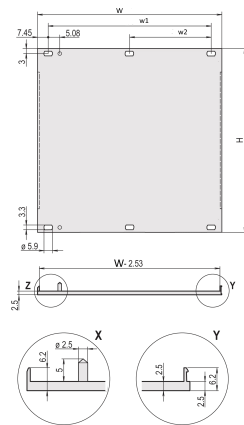

Front Panel, U-profile, Refrofit Shielding, 6 U, 84 HP, 2.5 mm, Al, Front Anodized, Rear Conductive

NUMĂR DE CATALOG

20848-189

U-profile front panel for textile EMC gasket.

CERTIFICATIONS

CARACTERISTICI

U-profile, front panel, Al, 2.5 mm, front anodized, rear conductive

For EMC textile gasket

ATRIBUTE PRODUS

Rack Height: 6U

Rack Width: 84HP

Package Quantity: 1

Accessory Type: Front panel