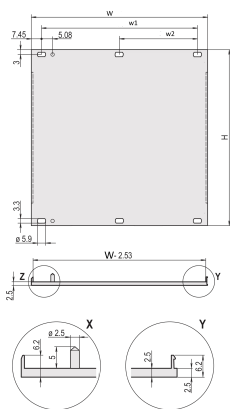

Front Panel, U-profile, Refrofit Shielding, 4 U, 84 HP, 2.5 mm, Al, Front Anodized, Rear Conductive

NUMĂR DE CATALOG

20848-271

U-profile front panel for textile EMC gasket.

CERTIFICATIONS

CARACTERISTICI

U-profile, front panel, Al, 2.5 mm, front anodized, rear conductive

For EMC textile gasket

ATRIBUTE PRODUS

Rack Height: 4U

Rack Width: 84HP

Package Quantity: 1

Accessory Type: Front panel

Mounting: Screw-on Front

Gasket Type: Textile EMC

Front Finish: Anodized

Rear Finish: Conductive

Treated Edges: No

Complies With: IEC 60297-3-101; IEEE 1101.1/10

Depth (D): 2.5mm

EMC Shielding: No (Retrofittable)

Finish: Anodized; Passivated

Height (H): 172.9mm

Material: Aluminu

Product Type: Front Panel

Type: Front Panel without Handle

Width (W): 426.4mm

Net Weight: 0.54kg

DETALII SUPLIMENTARE DESPRE PRODUS

Please order fixing material (sleeves, collar screws) separately.