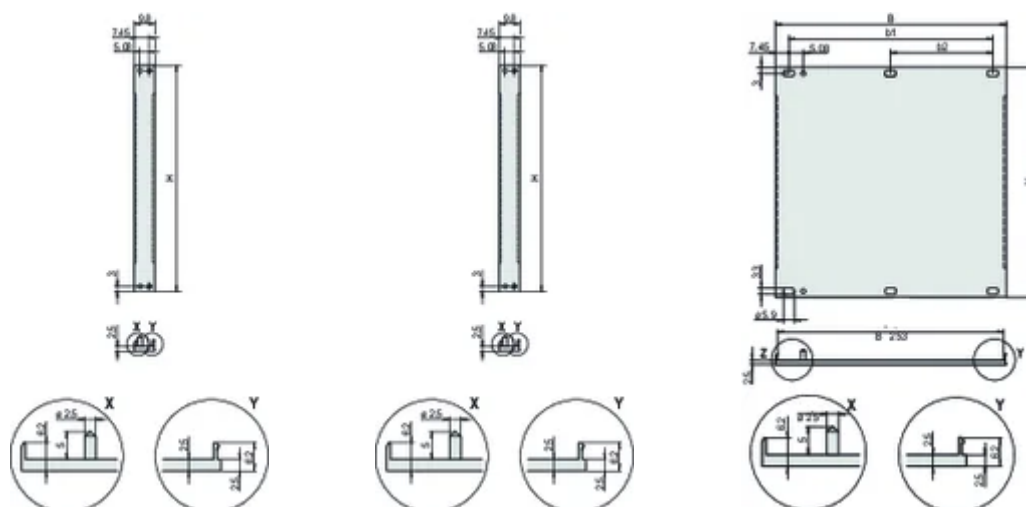

Gasket Type: Textile EMC

Front Finish: Anodized

Rear Finish: Conductive

Treated Edges: No

Complies With: IEC 60297-3-101; IEEE 1101.1/10

Depth (D): 2.5mm

EMC Shielding: No (Retrofittable)

Finish: Anodized; Passivated

Height (H): 172.9mm

Material: Aluminu

Product Type: Front Panel

Type: Front Panel without Handle

Width (W): 426.4mm

Net Weight: 0.54kg

DETALII SUPLIMENTARE DESPRE PRODUS

Please order fixing material (sleeves, collar screws) separately.

14 ... 84 HP: multi-part U-profile (front panel with crimped profiles).

Differences in finish between 2 ... 12 HP and 14 ... 84 HP.

2 ... 12 HP: one-part U-profile

Please order textile EMC gasket separately.

Standard pack quantity: 2 to 28HP: 5 pieces, 42 to 84 HP: 1 piece, supplied in standard pack quantities (SPQ) only.

DIAGRAMS