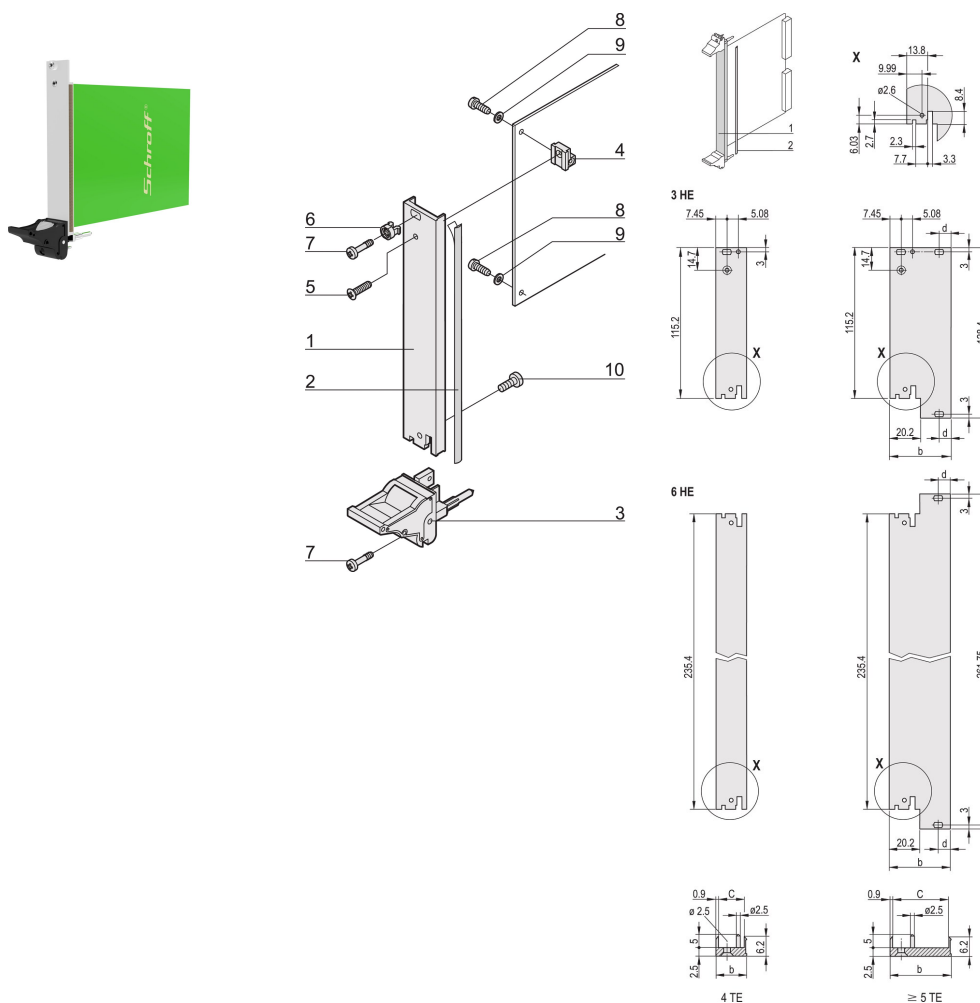

Plug-In Unit Kit With IEL Handle, Shielded, Black 3 U, 4 HP

NUMĂR DE CATALOG

20848-585

Plug-in unit, with IEL inserter/extractor black handle, 3 U, front assembly. The U-shaped front panel enable shielding with a textile gasket.

CERTIFICATIONS

CARACTERISTICI

U-shaped front panel for textile gasket

Suitable for insertion and extraction forces up to 700 N (per pair)

Enable the installation of a microswitch

Enable the installation of coding pegs in accordance with IEC 60297-3-103/ IEEE 1101.10

ATTRIBUTE PRODUS

Rack Width: 4HP

Package Quantity: 1

Handle Type: IEL

Mounting: Screw-on Front

Gasket Type: Textile EMC

Front Finish: Anodized

Rear Finish: Etched

Treated Edges: No

Complies With: IEC 60297-3-102; IEEE 1101.10; IEC 60297-3-103; IEEE 1101.1/11

EMC Shielding: Yes

Finish: Anodized; Passivated

Height (H): 128.4mm

Material: Aluminiu

Product Type: Front Panel