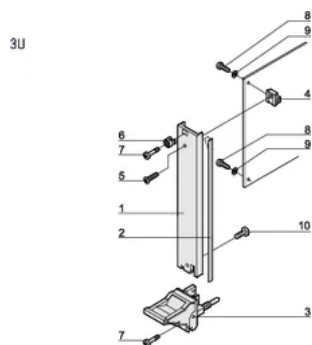

Rack Height: 3U

Type: Front Panel with Handle (PIU)

Width (W): 40.3mm

Net Weight: 0.1kg

## DIAGRAMS

---