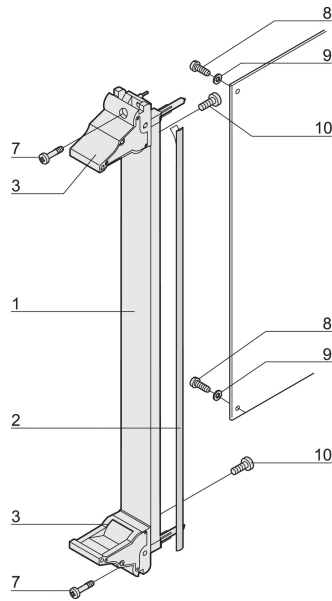

Plug-In Unit Kit With IEL Handle, Shielded, Black, 6 U, 6 HP

NUMĂR DE CATALOG

20848-594

3 HE

6 HE

4 TE

5 TE

Plug-in unit, with IEL inserter/extractor black handle, 6 U, front assembly. The U-shaped front panel enable shielding with a textile gasket.

CERTIFICATIONS

CARACTERISTICI

U-shaped front panel for textile gasket

Suitable for insertion and extraction forces up to 700 N (per pair)

Enable the installation of a microswitch

Enable the installation of coding pegs in accordance with IEC 60297-3-103/ IEEE 1101.10

ATTRIBUTE PRODUS

Rack Width: 6HP

Package Quantity: 1

Handle Type: IEL

Mounting: Screw-on Front; Screw-on Rear IO

Gasket Type: Textile EMC

Front Finish: Anodized

Rear Finish: Etched

Treated Edges: No

Complies With: IEC 60297-3-102; IEEE 1101.10; IEC 60297-3-103; IEEE 1101.1/11

EMC Shielding: Yes

Finish: Anodized; Passivated

Height (H): 261.8mm

Material: Aluminiu

Product Type: Front Panel