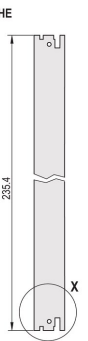

Plug-In Unit Kit With IEL Handle, Shielded, Black, 6 U, 6 HP

NUMĂR DE CATALOG

20848-594

3 HE

6 HE

4 TE

5 TE

Plug-in unit, with IEL inserter/extractor black handle, 6 U, front assembly. The U-shaped front panel enable shielding with a textile gasket.

CERTIFICATIONS

CARACTERISTICI

U-shaped front panel for textile gasket

Suitable for insertion and extraction forces up to 700 N (per pair)

Enable the installation of a microswitch

Enable the installation of coding pegs in accordance with IEC 60297-3-103/ IEEE 1101.10

ATTRIBUTE PRODUS

Rack Width: 6HP

Package Quantity: 1

Handle Type: IEL

Mounting: Screw-on Front; Screw-on Rear IO

Gasket Type: Textile EMC

Front Finish: Anodized

Rear Finish: Etched

Treated Edges: No

Complies With: IEC 60297-3-102; IEEE 1101.10; IEC 60297-3-103; IEEE 1101.1/11

EMC Shielding: Yes

Finish: Anodized; Passivated

Height (H): 261.8mm

Material: Aluminiu

Product Type: Front Panel