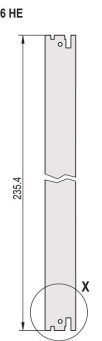

# Plug-In Unit Kit With IEL Handle, Shielded, Black, 6 U, 10 HP

NUMĂR DE CATALOG

---

**20848-597**

3 HE

6 HE

4 TE

5 TE

Plug-in unit, with IEL inserter/extractor black handle, 6 U, front assembly. The U-shaped front panel enable shielding with a textile gasket.

## ATTRIBUTE PRODUS

---

Rack Width: 10HP

Package Quantity: 1

Handle Type: IEL

Mounting: Screw-on Front; Screw-on Rear IO

Gasket Type: Textile EMC

Front Finish: Anodized

Rear Finish: Etched

Treated Edges: No

Complies With: IEC 60297-3-102; IEEE 1101.10; IEC 60297-3-103; IEEE 1101.1/11

EMC Shielding: Yes

Finish: Anodized; Passivated

Height (H): 261.8mm

Material: Aluminiu

Product Type: Front Panel