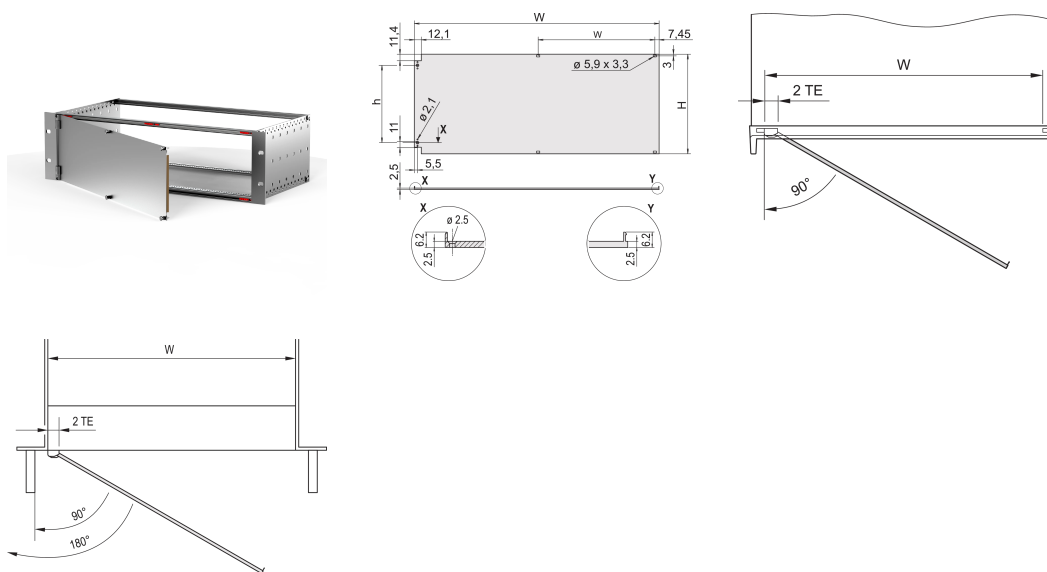

## NUMĂR DE CATALOG

20848-611

Front panel with textile EMC gasket, side hinged assembly.

## CARACTERISTICI

Front panel with textile EMC gasket

Enables mounting onto the horizontal rails

Suitable for subracks and cases

Hinges can be fitted on left or right

## ATRIBUTE PRODUS

Rack Height: 3U

Package Quantity: 1

Accessory Type: Front panel

Mounting: Hinged, Side

Gasket Type: Textile EMC

Front Finish: Anodized

Rear Finish: Conductive

Type: Front Panel without Handle

Width (W): 426.4mm

Net Weight: 0.56kg