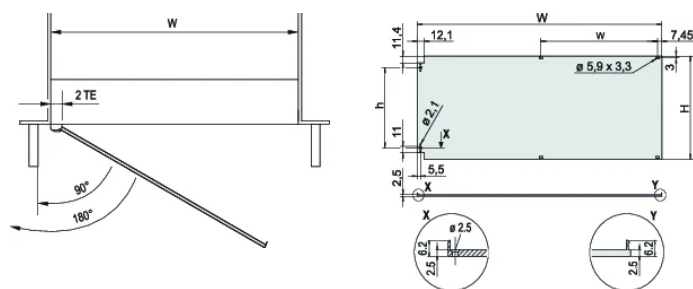

Treated Edges: No

Depth (D): 2.5mm

EMC Shielding: No (Retrofittable)

Finish: Anodized; Passivated

Height (H): 128.4mm

Material: Aluminiu

Product Type: Front Panel

Rack Width: 84HP

Type: Front Panel without Handle

Width (W): 426.4mm

Net Weight: 0.56kg

## DIAGRAMS