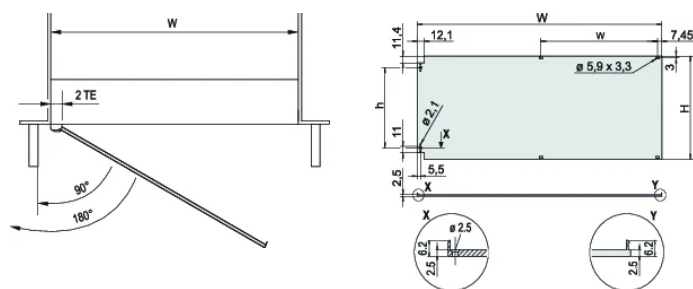

Height (H): 261.8mm

Material: Aluminiu

Product Type: Front Panel

Rack Width: 84HP

Type: Front Panel without Handle

Width (W): 426.4mm

Net Weight: 0.99kg

DIAGRAMS