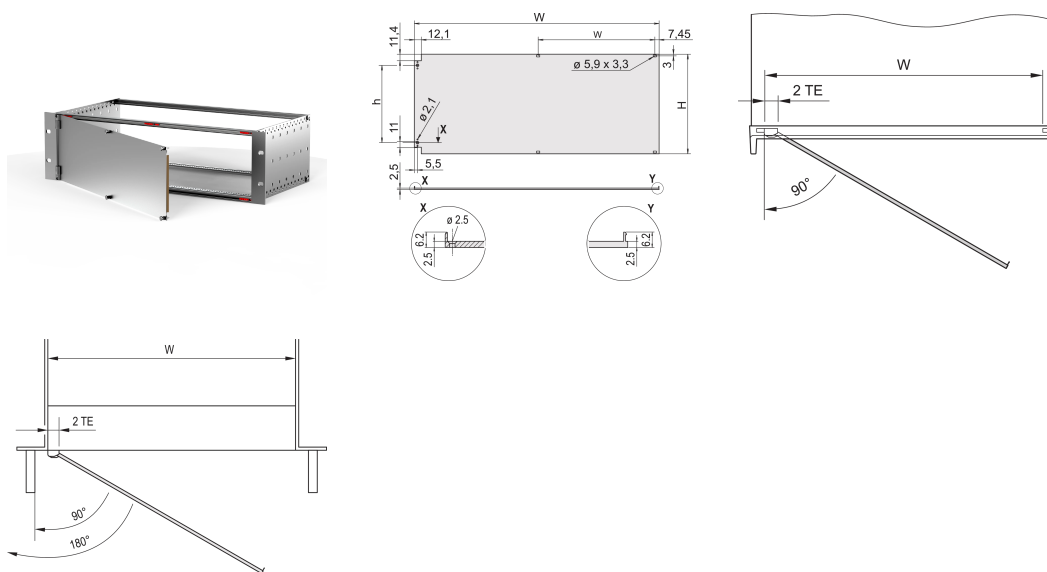

Front Panel, Shielded, Side Hinged, 6 U, 84 HP, 2.5 mm, Al, Front Anodized, Rear Conductive

NUMĂR DE CATALOG

20848-617

Front panel with textile EMC gasket, side hinged assembly.

CERTIFICATIONS

CARACTERISTICI

Front panel with textile EMC gasket

Enables mounting onto the horizontal rails

Suitable for subracks and cases

Hinges can be fitted on left or right

ATRIBUTE PRODUS

Rack Height: 6U

Package Quantity: 1

Accessory Type: Front panel

Mounting: Hinged, Side

Gasket Type: Textile EMC

Front Finish: Anodized

Rear Finish: Conductive

Treated Edges: No

Depth (D): 2.5mm

EMC Shielding: No (Retrofittable)

Finish: Anodized; Passivated

Height (H): 261.8mm

Material: Aluminiu

Product Type: Front Panel

Rack Width: 84HP

Type: Front Panel without Handle

Width (W): 426.4mm

Net Weight: 0.99kg

DIAGRAMS