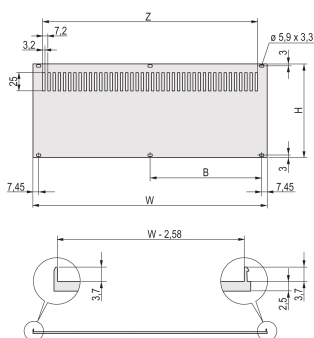

Rear Panel for RatiopacPRO/PropacPRO, Perforated, Retrofit Shielding, Textile, 6 U, 42 HP

NUMĂR DE CATALOG

20848-641

The perforated rear panel, Al, 2.5 mm is unshielded. The rear side is conductive.

CERTIFICATIONS

CARACTERISTICI

Rear panel, Al, 2.5 mm, front: anodized, rear: conductive; unshielded

Enables mounting on horizontal rails

ATRIBUTE PRODUS

Rack Height: 6U

Rack Width: 42HP

Package Quantity: 1

Finish: Anodized; Passivated

Height: 256mm

Material: Aluminiu

Product Family: RatiopacPRO; RatiopacPRO AIR

Product Type: Side Panel

Type: Rear Panel

Width: 213mm

Works With: Cases

Gross Weight: 0.399kg