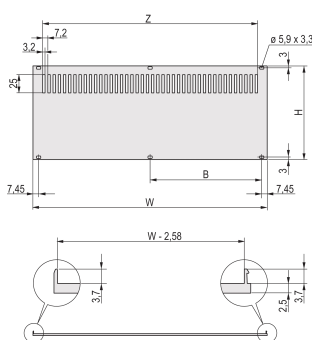

Rear Panel for RatiopacPRO/PropacPRO, Perforated, Retrofit Shielding, Textile, 4 U, 84 HP

NUMĂR DE CATALOG

20848-659

The perforated rear panel, Al, 2.5 mm is unshielded. The rear side is conductive.

CERTIFICATIONS

CARACTERISTICI

Rear panel, Al, 2.5 mm, front: anodized, rear: conductive; unshielded

Enables mounting on horizontal rails

ATRIBUTE PRODUS

Rack Height: 4U

Rack Width: 84HP

Package Quantity: 1

Finish: Anodized; Passivated

Height: 168.9mm

Material: Aluminiu