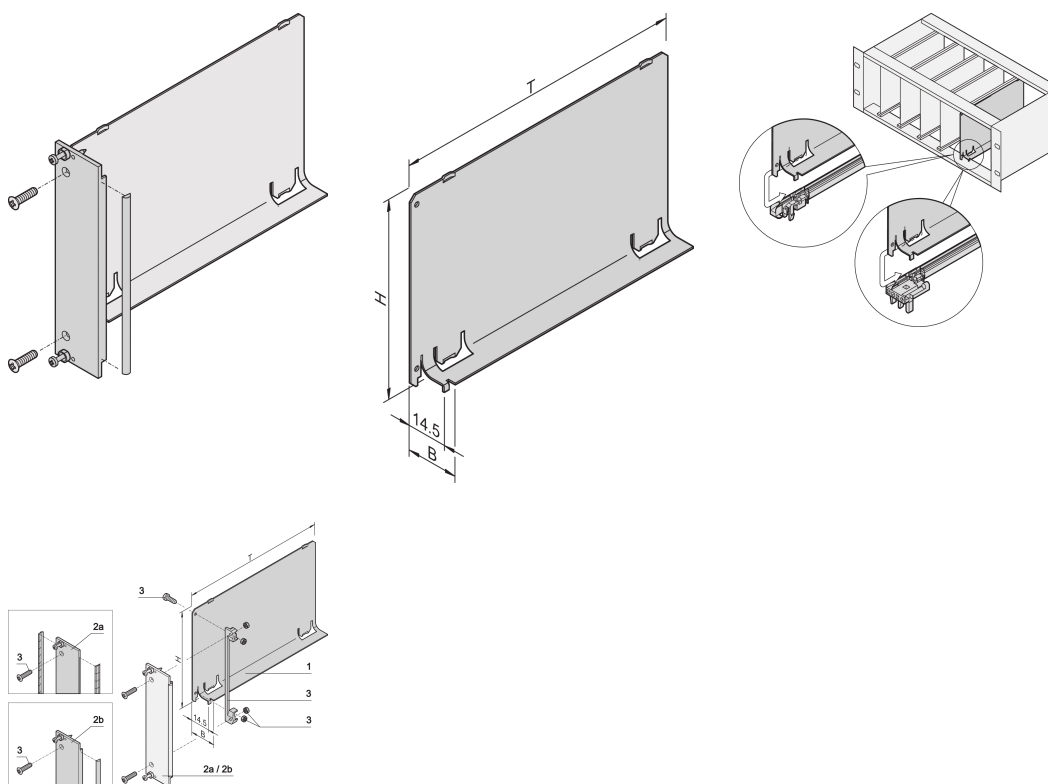

Air Baffle, U-Front Panel, Refrofit Shielding, Textile, 6 U, 4 HP, 160 mm

NUMĂR DE CATALOG

20848-736

The air baffle with U-shaped front panel covers an empty slot to eliminate an air flow exit. The U-shaped front panel accepts a textile EMC gasket.

CERTIFICATIONS

CARACTERISTICI

air baffle eliminates air leaks in empty slots

Cover is pushed into the guide rail

ATTRIBUTE PRODUS

Rack Height: 6U

Package Quantity: 1

Depth: 160mm