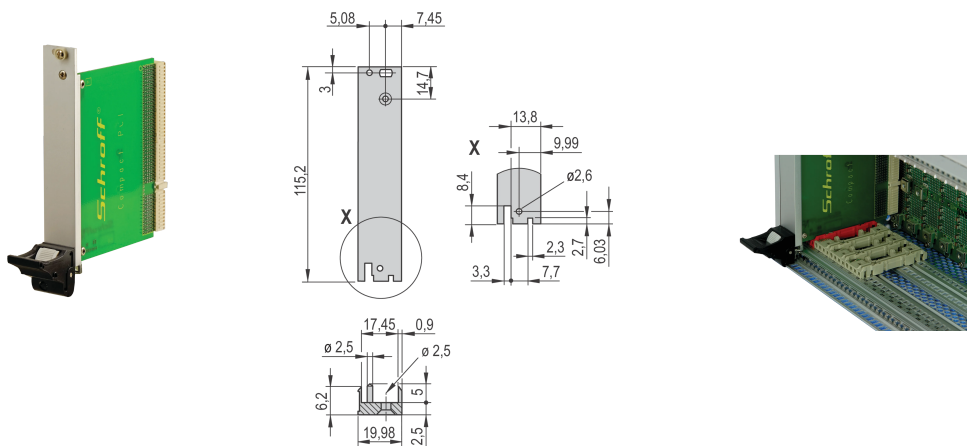

Plug-In Unit Kit With IEL Handle for Rear I/O, Shielded, Black, 3 U, 4 HP

NUMĂR DE CATALOG

20848-751

Plug-in unit, with IEL inserter/extractor black handle, 3 U, rear I / O assembly. The U-shaped front panel enable shielding with a textile gasket.

CERTIFICATIONS

CARACTERISTICI

U-shaped front panel for textile gasket

Suitable for insertion and extraction forces up to 700 N (per pair)

Enable the installation of a microswitch

Enable the installation of coding pegs in accordance with IEC 60297-3-103/ IEEE 1101.10

ATTRIBUTE PRODUS

Rack Width: 4HP

Package Quantity: 1

Handle Type: IEL

Mounting: Screw-on Rear IO

Gasket Type: Textile EMC

Front Finish: Anodized

Rear Finish: Etched

Treated Edges: No

Complies With: IEC 60297-3-102; IEEE 1101.10; IEC 60297-3-103; IEEE 1101.1/11

EMC Shielding: Yes

Finish: Anodized; Passivated

Height (H): 128.4mm

Material: Aluminiu

Product Type: Front Panel