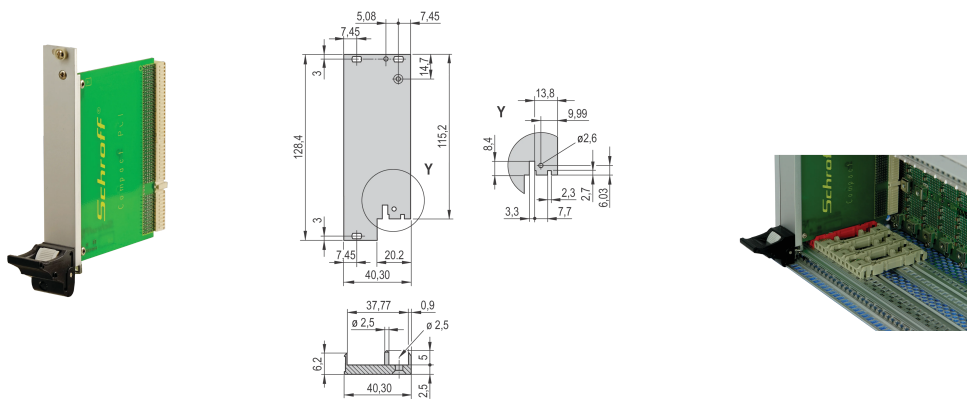

Plug-In Unit Kit With IEL Handle for Rear I/O, Shielded, Black, 3 U, 8 HP

NUMĂR DE CATALOG

20848-752

Plug-in unit, with IEL inserter/extractor black handle, 3 U, rear I / O assembly. The U-shaped front panel enable shielding with a textile gasket.

CERTIFICATIONS

CARACTERISTICI

U-shaped front panel for textile gasket

Suitable for insertion and extraction forces up to 700 N (per pair)

Enable the installation of a microswitch

Enable the installation of coding pegs in accordance with IEC 60297-3-103/ IEEE 1101.10

ATRIBUTE PRODUS

Rack Width: 8HP

Package Quantity: 1

Handle Type: IEL

Mounting: Screw-on Rear IO

Gasket Type: Textile EMC

Front Finish: Anodized

Rear Finish: Etched

Treated Edges: No

Complies With: IEC 60297-3-102; IEEE 1101.10; IEC 60297-3-103; IEEE 1101.1/11

EMC Shielding: Yes

Finish: Anodized; Passivated

Height (H): 128.4mm

Material: Aluminiu

Product Type: Front Panel