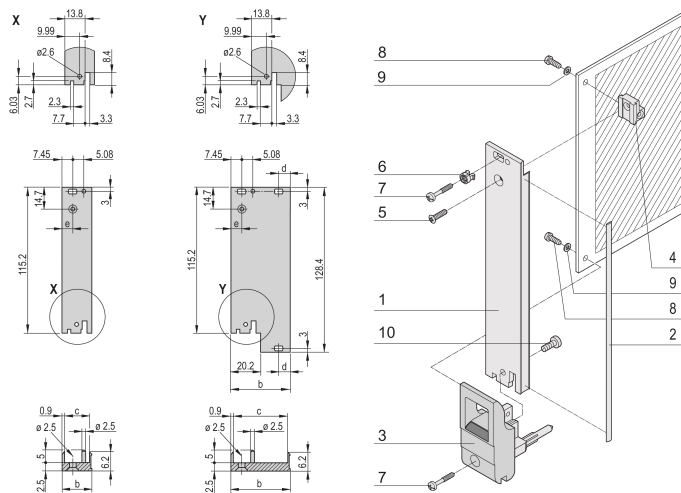

Plug-In Unit Kit With IET Handle, Shielded, Black 3 U, 4 HP

NUMĂR DE CATALOG

20848-763

Plug-in unit, with IET inserter/extractor black handle, 3 U, front assembly. The U-shaped front panel enable shielding with a textile gasket.

CERTIFICATIONS

CARACTERISTICI

U-shaped front panel for textile gasket

Suitable for insertion and extraction forces up to 700 N (per pair)

Enable the installation of a microswitch

Enable the installation of coding pegs in accordance with IEC 60297-3-103/ IEEE 1101.10

ATRIBUTE PRODUS

Rack Width: 4HP

Package Quantity: 1

Handle Type: IET

Mounting: Screw-on Front

Gasket Type: Textile EMC

Front Finish: Anodized

Rear Finish: Etched

Treated Edges: No

Complies With: IEC 60297-3-102; IEEE 1101.10; IEC 60297-3-103; IEEE 1101.1/11

EMC Shielding: Yes

Finish: Anodized; Passivated

Height: 128.4mm

Material: Aluminiu

Product Type: Front Panel

Rack Height: 3U