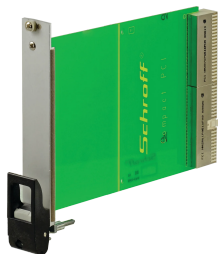

Plug-In Unit Kit With IET Handle, Shielded, Black 3 U, 4 HP

NUMĂR DE CATALOG

20848-763

Plug-in unit, with IET inserter/extractor black handle, 3 U, front assembly. The U-shaped front panel enable shielding with a textile gasket.

CERTIFICATIONS

CARACTERISTICI

U-shaped front panel for textile gasket

Suitable for insertion and extraction forces up to 700 N (per pair)

Enable the installation of a microswitch

Enable the installation of coding pegs in accordance with IEC 60297-3-103/ IEEE 1101.10

ATRIBUTE PRODUS

Rack Width: 4HP

Package Quantity: 1

Handle Type: IET

Mounting: Screw-on Front

Gasket Type: Textile EMC

Front Finish: Anodized

Rear Finish: Etched

Treated Edges: No

Complies With: IEC 60297-3-102; IEEE 1101.10; IEC 60297-3-103; IEEE 1101.1/11

EMC Shielding: Yes

Finish: Anodized; Passivated

Height: 128.4mm

Material: Aluminiu

Product Type: Front Panel

Rack Height: 3U