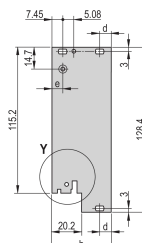

Plug-In Unit Kit With IET Handle, Shielded, Black 3 U, 8 HP

NUMĂR DE CATALOG

20848-764

Plug-in unit, with IET inserter/extractor black handle, 3 U, front assembly. The U-shaped front panel enable shielding with a textile gasket.