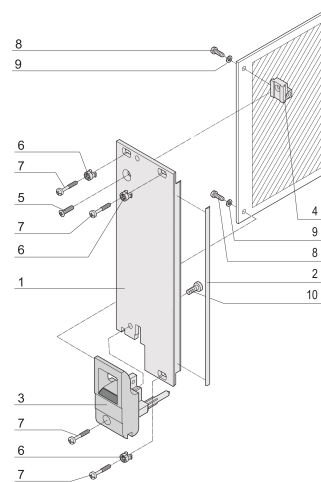

## NUMĂR DE CATALOG

20848-764

Plug-in unit, with IET inserter/extractor black handle, 3 U, front assembly. The U-shaped front panel enable shielding with a textile gasket.

## CARACTERISTICI

U-shaped front panel for textile gasket

Suitable for insertion and extraction forces up to 700 N (per pair)

Enable the installation of a microswitch

Enable the installation of coding pegs in accordance with IEC 60297-3-103/ IEEE 1101.10