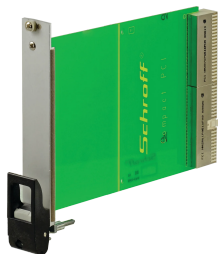

# Plug-In Unit Kit With IET Handle, Shielded, Black 3 U, 8 HP

## NUMĂR DE CATALOG

20848-764

Plug-in unit, with IET inserter/extractor black handle, 3 U, front assembly. The U-shaped front panel enable shielding with a textile gasket.

## ATRIBUTE PRODUS

Rack Width: 8HP

Package Quantity: 1

Handle Type: IET

Mounting: Screw-on Front

Gasket Type: Textile EMC

Front Finish: Anodized

Rear Finish: Etched

Treated Edges: No

Complies With: IEC 60297-3-102; IEEE 1101.10; IEC 60297-3-103; IEEE 1101.1/11

EMC Shielding: Yes

Finish: Anodized; Passivated

Height: 128.4mm

Material: Aluminiu

Product Type: Front Panel

Rack Height: 3U