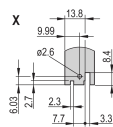

Plug-In Unit Kit With IET Handle, Shielded, Black 3 U, 8 HP

NUMĂR DE CATALOG

20848-764

Plug-in unit, with IET inserter/extractor black handle, 3 U, front assembly. The U-shaped front panel enable shielding with a textile gasket.