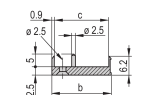

Plug-In Unit Kit With IET Handle, Shielded, Black 3 U, 8 HP

NUMĂR DE CATALOG

20848-764

Plug-in unit, with IET inserter/extractor black handle, 3 U, front assembly. The U-shaped front panel enable shielding with a textile gasket.