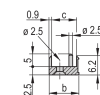

Plug-In Unit Kit With IET Handle, Shielded, Black 3 U, 8 HP

NUMĂR DE CATALOG

20848-764

Plug-in unit, with IET inserter/extractor black handle, 3 U, front assembly. The U-shaped front panel enable shielding with a textile gasket.