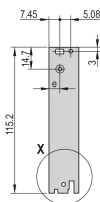

Plug-In Unit Kit With IET Handle, Shielded, Black 3 U, 8 HP

NUMĂR DE CATALOG

20848-764

Plug-in unit, with IET inserter/extractor black handle, 3 U, front assembly. The U-shaped front panel enable shielding with a textile gasket.