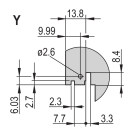

Plug-In Unit Kit With IET Handle, Shielded, Black 3 U, 8 HP

NUMĂR DE CATALOG

20848-764

Plug-in unit, with IET inserter/extractor black handle, 3 U, front assembly. The U-shaped front panel enable shielding with a textile gasket.