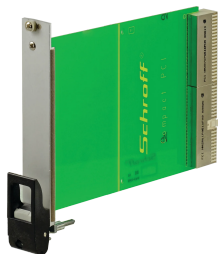

Plug-In Unit Kit With IET Handle, Shielded, Black 3 U, 12 HP

NUMĂR DE CATALOG

20848-765

Plug-in unit, with IET inserter/extractor black handle, 3 U, front assembly. The U-shaped front panel enable shielding with a textile gasket.

CERTIFICATIONS

CARACTERISTICI

U-shaped front panel for textile gasket

Suitable for insertion and extraction forces up to 700 N (per pair)

Enable the installation of a microswitch

Enable the installation of coding pegs in accordance with IEC 60297-3-103/ IEEE 1101.10

ATRIBUTE PRODUS

Rack Width: 12HP

Package Quantity: 1

Handle Type: IET

Mounting: Screw-on Front

Gasket Type: Textile EMC

Front Finish: Anodized

Rear Finish: Etched

Treated Edges: No

Complies With: IEC 60297-3-102; IEEE 1101.10; IEC 60297-3-103; IEEE 1101.1/11

EMC Shielding: Yes

Finish: Anodized; Passivated

Height: 128.4mm

Material: Aluminiu

Product Type: Front Panel

Rack Height: 3U