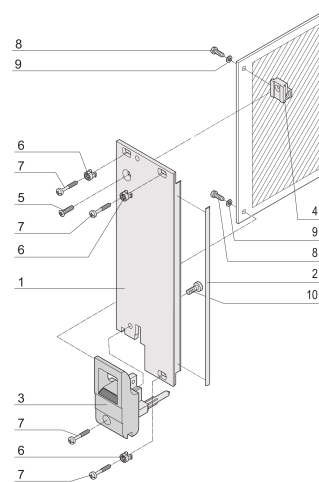

Plug-In Unit Kit With IET Handle, Shielded, Black 3 U, 12 HP

NUMĂR DE CATALOG

20848-765

Plug-in unit, with IET inserter/extractor black handle, 3 U, front assembly. The U-shaped front panel enable shielding with a textile gasket.

CERTIFICATIONS

CARACTERISTICI

U-shaped front panel for textile gasket

Suitable for insertion and extraction forces up to 700 N (per pair)

Enable the installation of a microswitch

Enable the installation of coding pegs in accordance with IEC 60297-3-103/ IEEE 1101.10

ATRIBUTE PRODUS

Rack Width: 12HP

Package Quantity: 1

Handle Type: IET

Mounting: Screw-on Front

Gasket Type: Textile EMC

Front Finish: Anodized

Rear Finish: Etched

Treated Edges: No

Complies With: IEC 60297-3-102; IEEE 1101.10; IEC 60297-3-103; IEEE 1101.1/11

EMC Shielding: Yes

Finish: Anodized; Passivated

Height: 128.4mm

Material: Aluminiu

Product Type: Front Panel

Rack Height: 3U