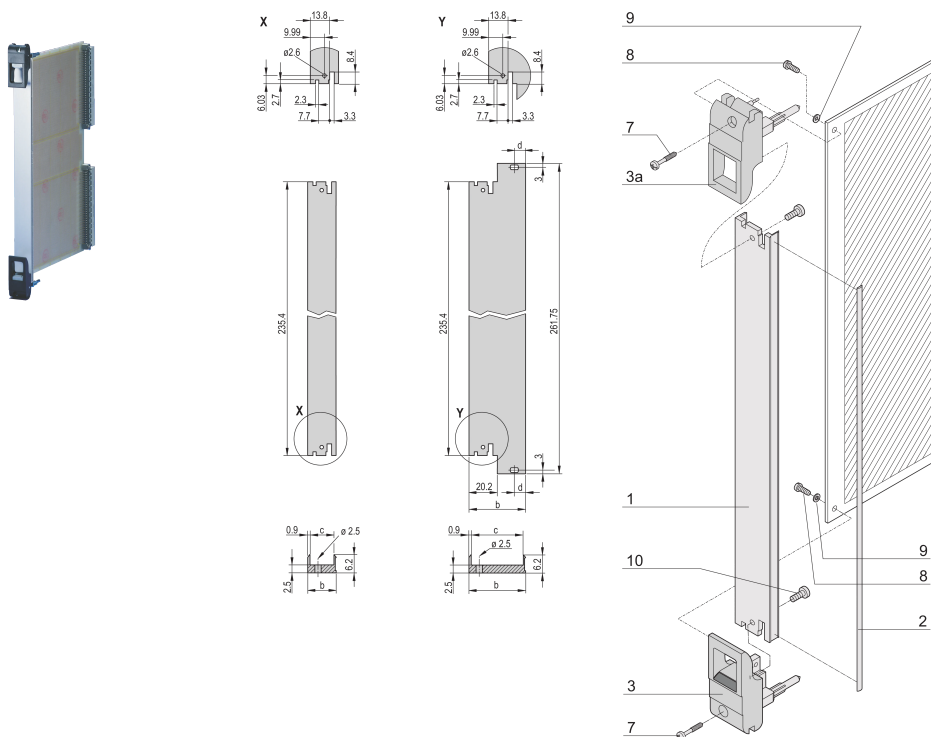

Plug-In Unit Kit With IET Handle, Shielded, Black, 6 U, 4 HP

NUMĂR DE CATALOG

20848-766

Plug-in unit, with IET inserter/extractor black handle, 3 U, front assembly. The U-shaped front panel enable shielding with a textile gasket.

CERTIFICATIONS

CARACTERISTICI

U-shaped front panel for textile gasket

Suitable for insertion and extraction forces up to 700 N (per pair)

Enable the installation of a microswitch

ATRIBUTE PRODUS

Rack Width: 4HP

Package Quantity: 1

Handle Type: IET

Mounting: Screw-on Front

Gasket Type: Textile EMC

Front Finish: Anodized

Rear Finish: Etched

Treated Edges: No

Complies With: IEC 60297-3-102; IEEE 1101.10; IEC 60297-3-103; IEEE 1101.1/11

EMC Shielding: Yes

Finish: Anodized; Passivated

Height: 261.8mm

Material: Aluminiu

Product Type: Front Panel

Rack Height: 6U

Type: Front Panel with Handle (PIU)

Width: 20mm