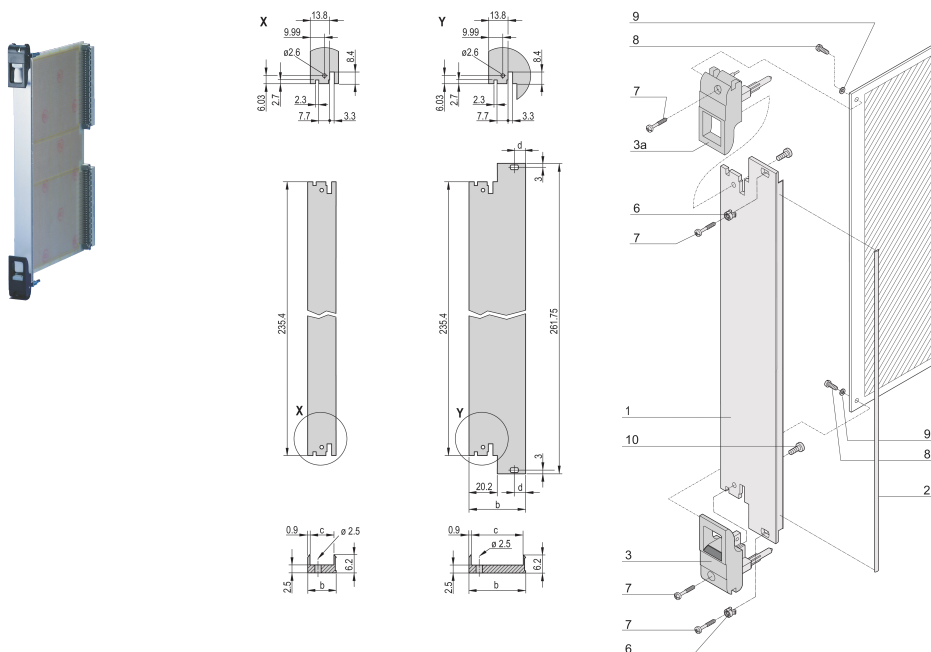

## NUMĂR DE CATALOG

**20848-767**

Plug-in unit, with IET inserter/extractor black handle, 3 U, front assembly. The U-shaped front panel enable shielding with a textile gasket.

## CARACTERISTICI

U-shaped front panel for textile gasket

Suitable for insertion and extraction forces up to 700 N (per pair)

Enable the installation of a microswitch

Enable the installation of coding pegs in accordance with IEC 60297-3-103/ IEEE 1101.10

## ATTRIBUTE PRODUS

Rack Width: 8HP

Package Quantity: 1

Handle Type: IET

Mounting: Screw-on Front

Gasket Type: Textile EMC

Front Finish: Anodized

Rear Finish: Etched

Type: Front Panel with Handle (PIU)

Width: 40.3mm

Net Weight: 0.017kg