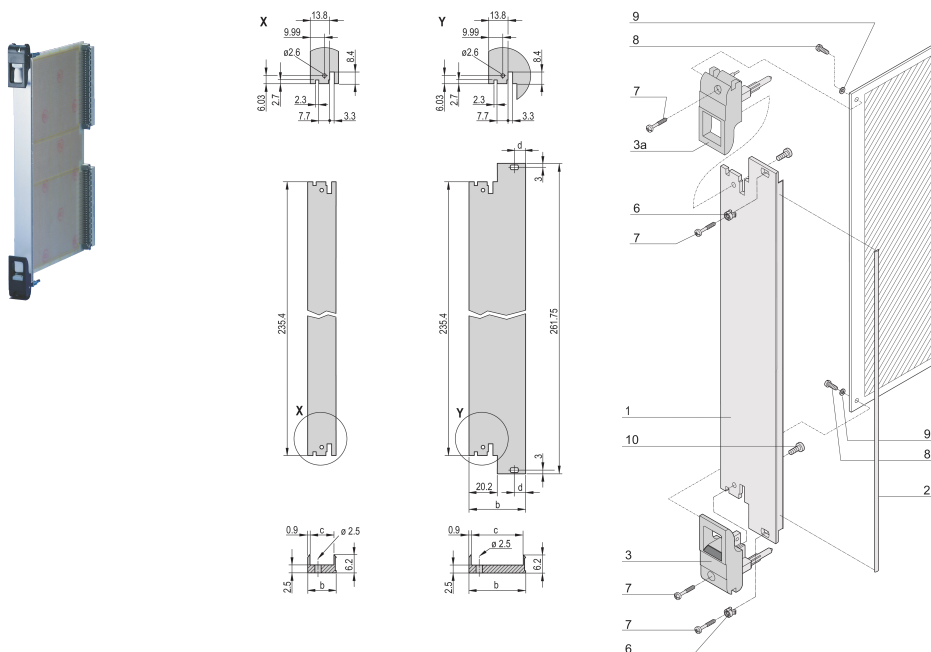

Plug-In Unit Kit With IET Handle, Shielded, Black, 6 U, 12 HP

NUMĂR DE CATALOG

20848-768

Plug-in unit, with IET inserter/extractor black handle, 3 U, front assembly. The U-shaped front panel enable shielding with a textile gasket.

CERTIFICATIONS

CARACTERISTICI

U-shaped front panel for textile gasket

Suitable for insertion and extraction forces up to 700 N (per pair)

Enable the installation of a microswitch

Enable the installation of coding pegs in accordance with IEC 60297-3-103/ IEEE 1101.10

ATTRIBUTE PRODUS

Rack Width: 12HP

Package Quantity: 1

Handle Type: IET

Mounting: Screw-on Front

Gasket Type: Textile EMC

Front Finish: Anodized

Rear Finish: Etched

Treated Edges: No

Complies With: IEC 60297-3-102; IEEE 1101.10; IEC 60297-3-103; IEEE 1101.1/11

EMC Shielding: Yes

Finish: Anodized; Passivated

Height: 261.8mm

Material: Aluminiu

Product Type: Front Panel

Rack Height: 6U