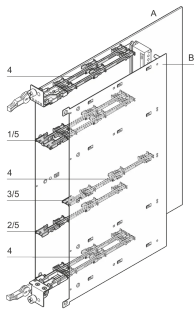

Guide Rail for AdvancedMC Compact and Full-Size Modules

NUMĂR DE CATALOG

20849-008

Guide rail for AdvancedMC compact and full-size modules.

CARACTERISTICI

AdvancedMC compact and full-size modules

ATRIBUTE PRODUS

Product Type: Guide Rail

Product Family: AdvancedMC

Type: Guide

Works With: Systems

Material: Polybutylene Terephthalate

Color: Red

Package Quantity: 10

Net Weight: 0.028kg