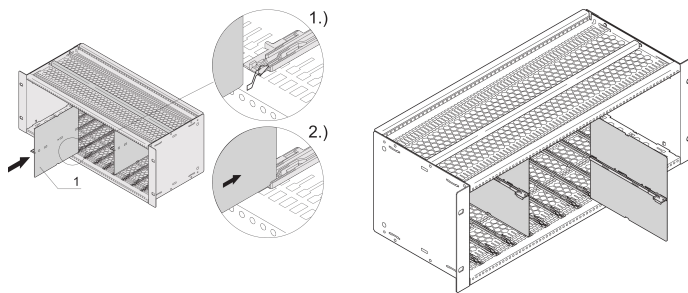

# MTCA Splitting Kit

## NUMĂR DE CATALOG

**20849-115**

Splitting kit is inserted into the appropriate receptacle of the nVent SCHROFF MicroTCA guide rail and locks into the appropriate stud of the guide rail.

## CARACTERISTICI

For fitting 2 single AdvancedMC modules one above the other in a double AdvancedMC slot

Splitting kit is inserted into the appropriate receptacle of the nVent SCHROFF MicroTCA guide rail and locks into the appropriate stud of the guide rail