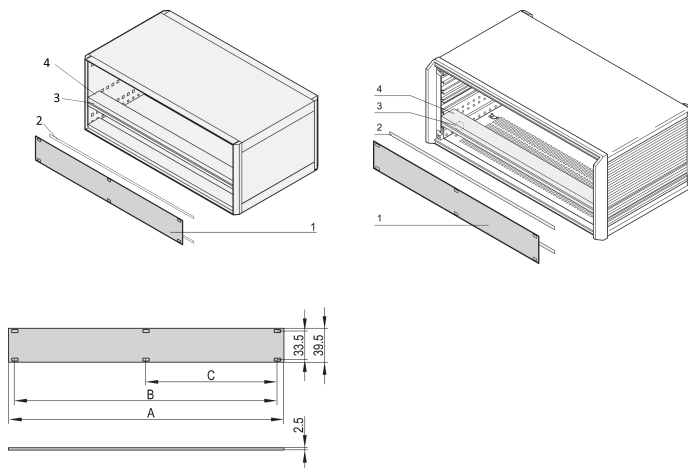

## NUMĂR DE CATALOG

**20850-426**

The 1 U front panel enables a user to cover the 1 U section in a 4 U PropacPRO case, RatiopacPRO 5 U (1-3-1) and EuropacPRO 4 U. The panel will be assembled to the threaded inserts of the horizontal rails.

## ATTRIBUTE PRODUS

Rack Height: 1U

Height (H): 39.5mm

Accessory Type: Front panel

Rack Width: 84HP

Width (W): 426.4mm

Depth (D): 2.5mm

Package Quantity: 1