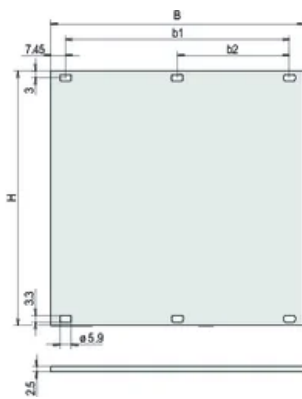

## ATTRIBUTE PRODUS

Rack Height: 1U

Height (H): 39.5mm

Accessory Type: Front panel

Rack Width: 84HP

Width (W): 426.4mm

Depth (D): 2.5mm

Package Quantity: 1

## DIAGRAMS