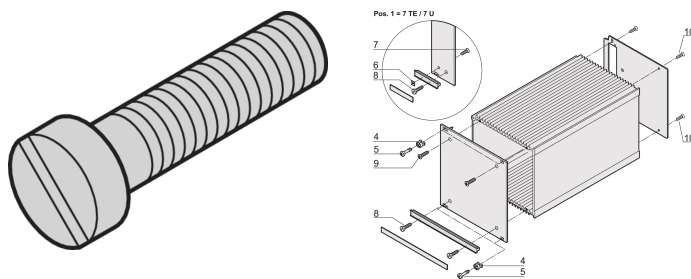

Cheesehead Screw, Slotted

NUMĂR DE CATALOG

21100-150

Assmblly kit enables a user to assemble a plastic front handle onto a front Panel, M2.5 x 16mm.

CERTIFICATIONS

CARACTERISTICI

For mounting front Panel with handle on frame-type plug-in unit

ATRIBUTE PRODUS

Product Type: Screw

Type: Screw

Works With: Front Panels

Package Quantity: 100

Thread Size: M2.5

Length: 16mm

Material: Oțel