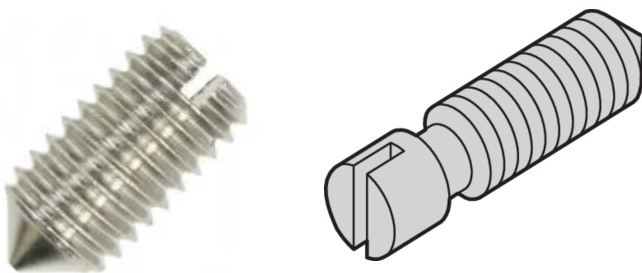

Grub Screw, Steel Nickel Plated, M2.5 x 8

NUMĂR DE CATALOG

21100-276

For fixing the threaded insert in the horizontal rail.

CERTIFICATIONS

CARACTERISTICI

Grub screw

ATRIBUTE PRODUS

Length: 8mm

Package Quantity: 100

Thread Size: M2.5

Finish: Nickel Plated

Material: Oțel

Product Family: EuropacPRO; RatiopacPRO; RatiopacPRO AIR; CompacPRO; PropacPRO; MultipacPRO

Product Type: Screw

Type: Grub Screw