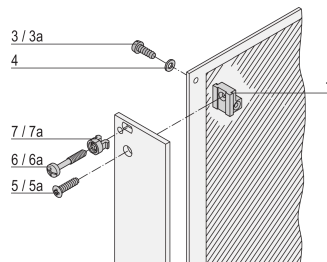

Countersunk Screw, Raised, Cross Recess, M2.5x8 mm, Steel Nickel Plated

NUMĂR DE CATALOG

21100-429

Countersunk screws are used for numerous mounting options in a subrack or desktop case.

CERTIFICATIONS

CARACTERISTICI

Countersunk screw