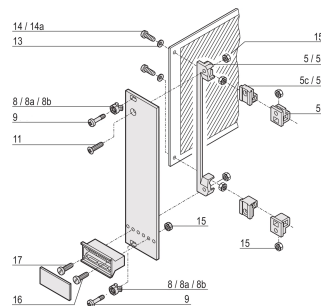

Countersunk Screw, Raised, Cross Recess, M2.5x8 mm, Steel Nickel Plated

NUMĂR DE CATALOG

21100-429

Countersunk screws are used for numerous mounting options in a subrack or desktop case.

CERTIFICATIONS

CARACTERISTICI

Countersunk screw