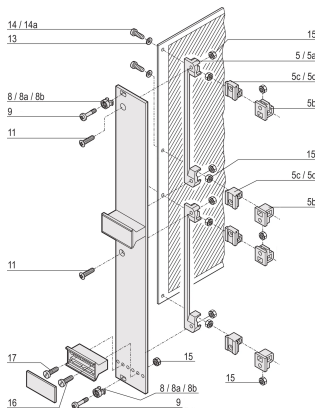

Countersunk Screw, Raised, Cross Recess, M2.5x8 mm, Steel Nickel Plated

NUMĂR DE CATALOG

21100-429

Countersunk screws are used for numerous mounting options in a subrack or desktop case.

CERTIFICATIONS

CARACTERISTICI

Countersunk screw