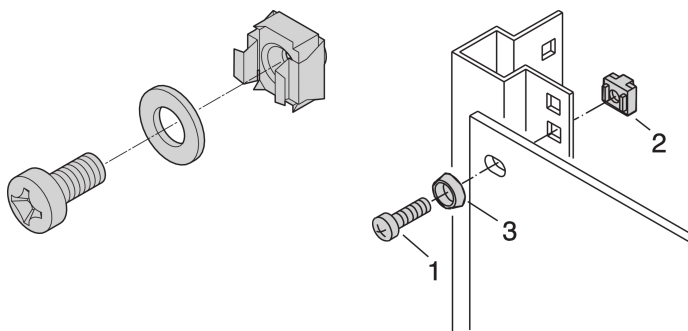

19" Assembly Kit M6, Screw, Washer, Nut; 8 pieces

NUMĂR DE CATALOG

21100-435

For standard grounding use a grounding nut and washer on at least one attachment point.

When 19" assembly kit is used with conductive 19" panel mount, grounding cage nuts are not needed.

CERTIFICATIONS

CARACTERISTICI

Assembly kits for assembly of 19" components into a cabinet

For mounting of front panels, distribution fields or other components on the frame, slide mounts or depth members with square cut-outs

ATRIBUTE PRODUS

Package Quantity: 8

Thread Size: M6

Finish: Oțel Zincat

Material: Oțel; ABS

Product Family: RatiopacPRO; RatiopacPRO AIR; CompacPRO; PropacPRO; Comptec; Inpac; MultipacPRO; Varistar CP; Novastar; Eurorack; Outdoor