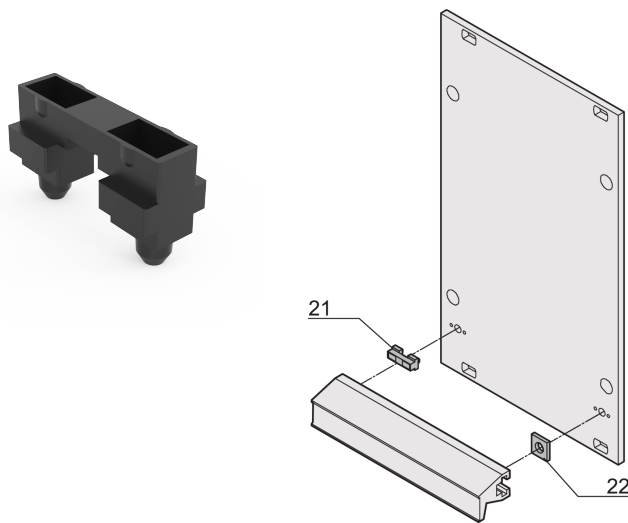

# Plug-In Unit Fixing Clip for Extractor Handle

## NUMĂR DE CATALOG

21100-476

Needed to fix the 1000 mm AIU-profile handle to a front panel.

## ATTRIBUTE PRODUS

Product Type: Clip

Type: Clip

Works With: Front Panels

Material: Thermoplastic

Package Quantity: 100

Gross Weight: 0.028kg